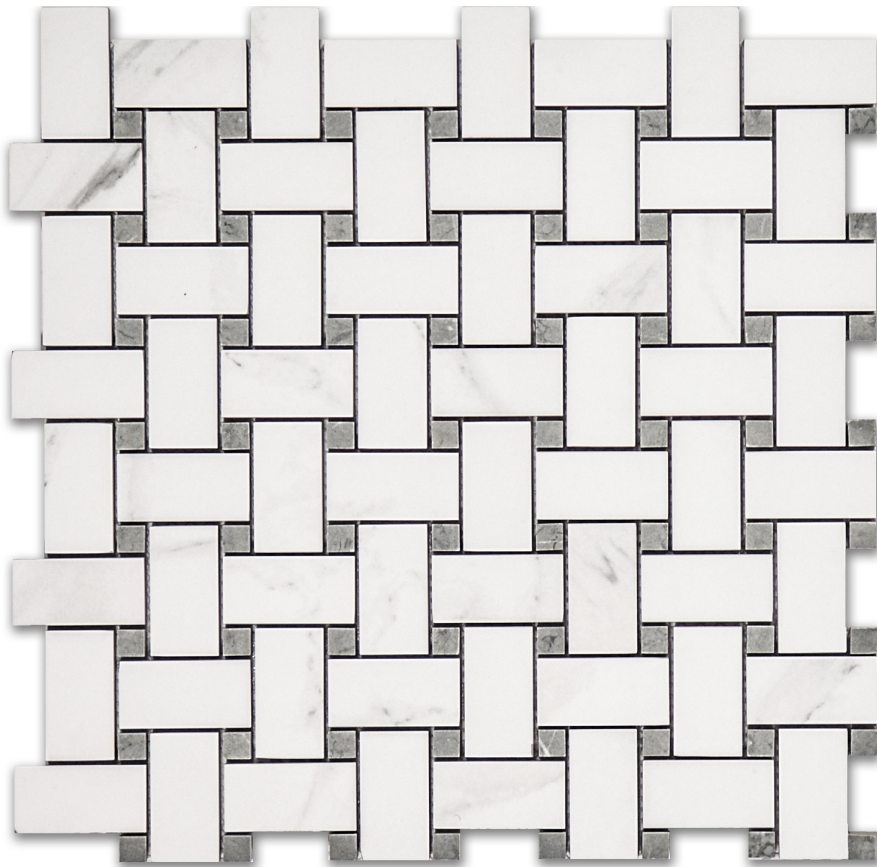

# TREASURE STATUARIO POLISHED BASKETWEAVE MOSAIC

---

Tile | 12"x12" | Porcelain

**GRAPHIC VARIETY**

**TECHNICAL DATA**

CODE: QUTS-ST-M3  
NAME: Treasure Statuario Polished Basketweave Mosaic  
SERIES: Treasure  
SIZE: 12"x12"  
FINISH: Polished  
LOOK: Marble Look  
FAMILY: Tile  
MOSAIC CHIP SIZE: Mesh-Mounted  
SHADE VARIATION: V3  
STYLE: Contemporary  
SUITABLE FOR: Indoor, Shower, Backsplash  
TYPOLOGY: Porcelain  
TYPE OF PIECE: Mosaic  
USE: Floor and Wall