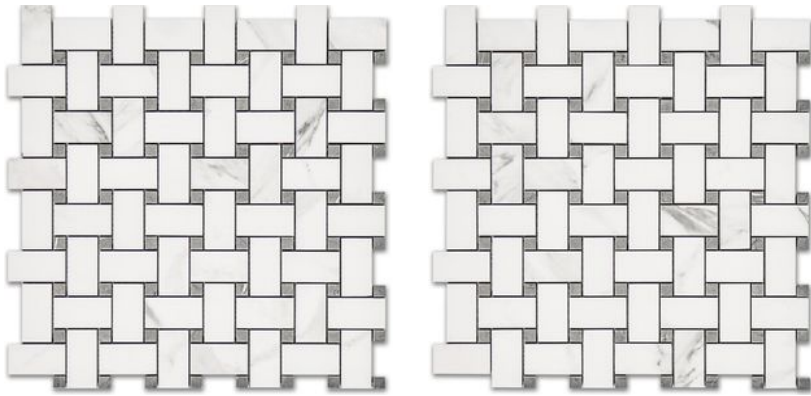

# TREASURE STATUARIO POLISHED BASKETWEAVE MOSAIC

---

Tile | 12"x12" | Porcelain

**GRAPHIC VARIETY**

**TECHNICAL DATA**

CODE: QUTS-ST-M3  
NAME: Treasure Statuario Polished Basketweave Mosaic  
SERIES: Treasure  
SIZE: 12"x12"  
FINISH: Polished  
LOOK: Marble Look  
FAMILY: Tile  
MOSAIC CHIP SIZE: Mesh-Mounted  
SHADE VARIATION: V3  
STYLE: Contemporary  
SUITABLE FOR: Indoor, Shower, Backsplash  
TYPOLOGY: Porcelain  
TYPE OF PIECE: Mosaic  
USE: Floor and Wall