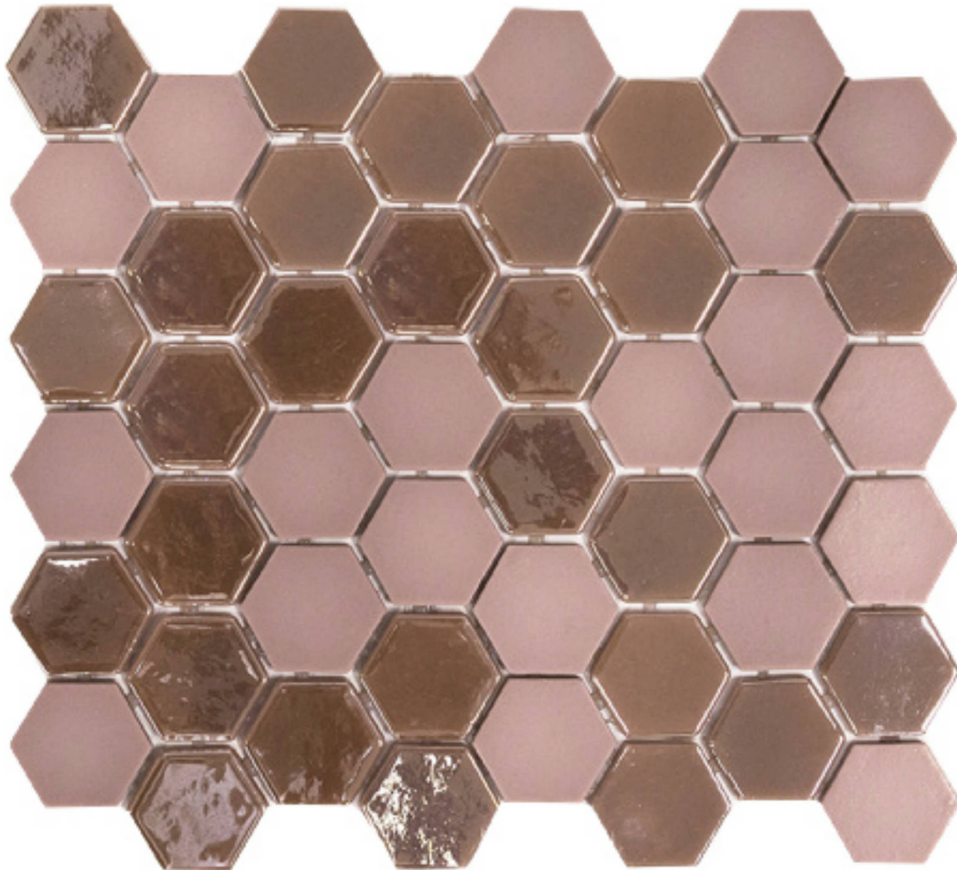

PRODUCT
CONFETTI MOSAIC PINK

Mosaic and Decorative Tile | 10.75"x12.5" | Glass

TECHNICAL DATA

CODE: RVHA093
NAME: Confetti Mosaic Pink
SERIES: Hamptons Collection
SIZE: 10.75"x12.5"
LOOK: Multi-Look Mosaics
FAMILY: Mosaic and Decorative Tile
STYLE: Contemporary
SUITABLE FOR: Backsplash, Indoor
TYPOLOGY: Glass
TYPE OF PIECE: Mosaic
USE: Wall only