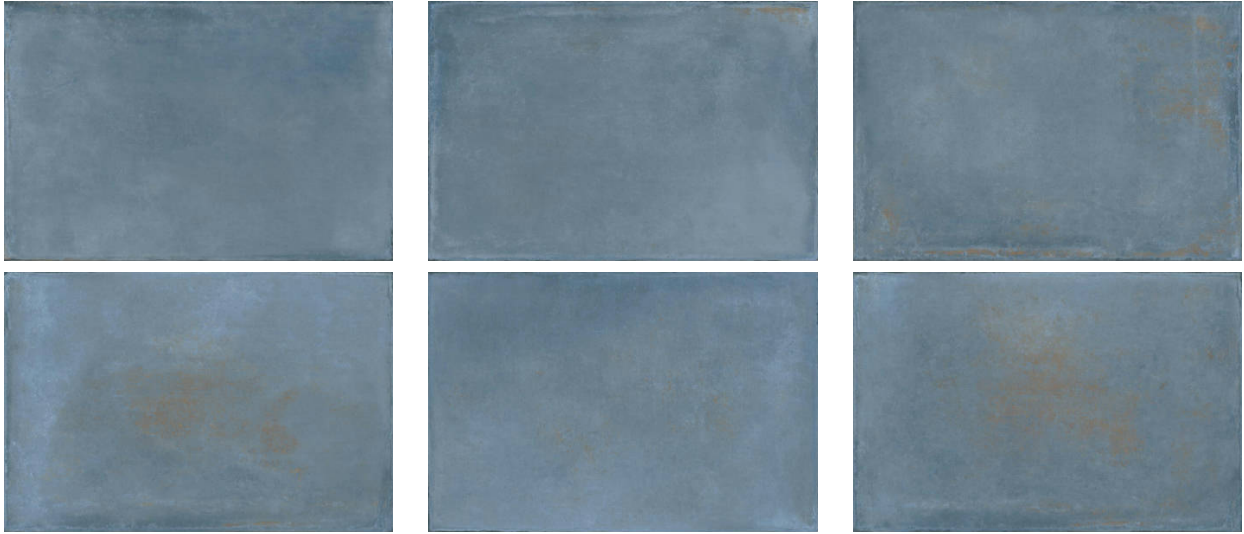

PRODUCT
SEABROOK BLU 16X24

Tile | 16"x24" | Glazed Porcelain

GRAPHIC VARIETY

ROOM SCENES

TECHNICAL DATA

CODE: QU CR-SE-4
NAME: Seabrook Blu 16x24
SERIES: Charleston
SIZE: 16"x24"
FINISH: Matt
LOOK: Terracotta
BREAKING STRENGTH (APH): SAFE 1300 N
CHEMICAL RESISTANCE (APH): Not Affected
DCOF (APH): >0.89
FAMILY: Tile
FROST RESISTANCE: Yes
PEI: 4
SHADE VARIATION: V1
STAIN RESISTANCE (APH): Not Affected
STYLE: Contemporary
SUITABLE FOR: Backsplash|Indoor|Shower
TYPOLOGY: Glazed Porcelain
THICKNESS (APH): 9.5
TYPE OF PIECE: Field Tile
USE: Floor and Wall