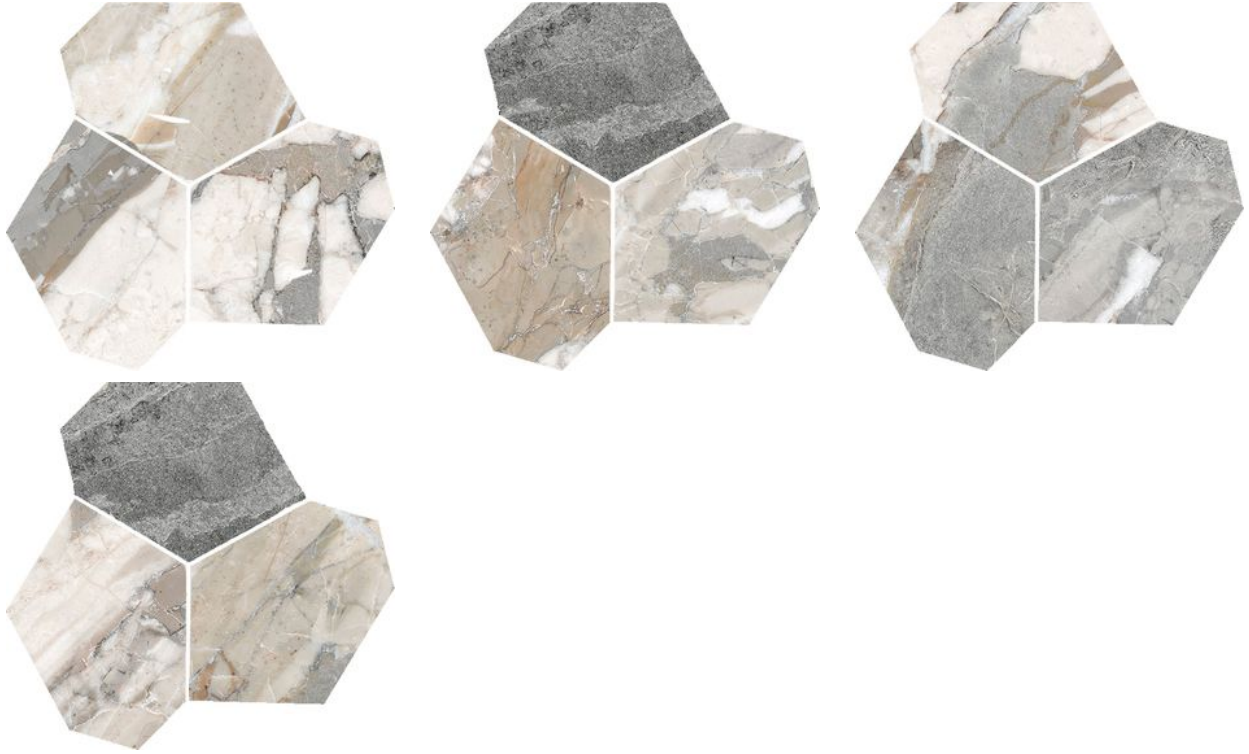

PRODUCT

DYNASTY GREY POLISHED/MATTE 11X12 EGGS MOSAIC

Tile | 11"x12" | Porcelain

GRAPHIC VARIETY

TECHNICAL DATA

CODE: QUDY-GR-M2
NAME: Dynasty Grey Polished/Matte 11X12 Eggs Mosaic
SERIES: Dynasty
SIZE: 11"x12"
FINISH: Polished/Matte
LOOK: Marble Look
BREAKING STRENGTH (APH): min. 35 N/mm²
CHEMICAL RESISTANCE (APH): Not Affected
FAMILY: Tile
FROST RESISTANCE: Yes
PEI: 4
SHADE VARIATION: V4
STAIN RESISTANCE (APH): Not Affected
STYLE: Traditional
SUITABLE FOR: Indoor| Outdoor| Pool| Backsplash| Shower
TYPOLOGY: Porcelain
THICKNESS (APH): 8.5 Mm
TYPE OF PIECE: Mosaic
USE: Floor and Wall