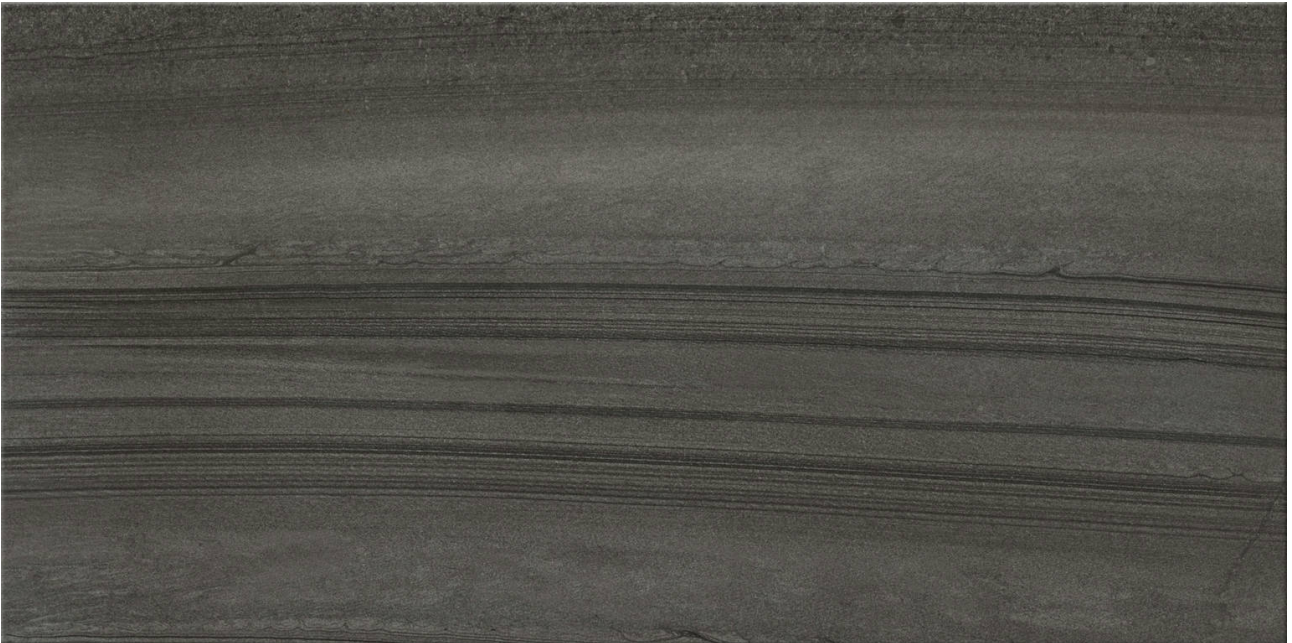

---

**PRODUCT**  
**12X24 ROCK DARK**

---

Tile | 12"x24" | Porcelain

**TECHNICAL DATA**

CODE: QURH-RO-1N  
NAME: 12x24 Rock Dark  
SERIES: Rhythm  
SIZE: 12"x24"  
FINISH: Matt  
LOOK: Marble Look  
FAMILY: Tile  
FROST RESISTANCE: Yes  
PEI: 4  
STYLE: Contemporary  
SUITABLE FOR: Indoor|Shower  
TYPOLOGY: Porcelain  
TYPE OF PIECE: Field Tile  
USE: Floor and Wall