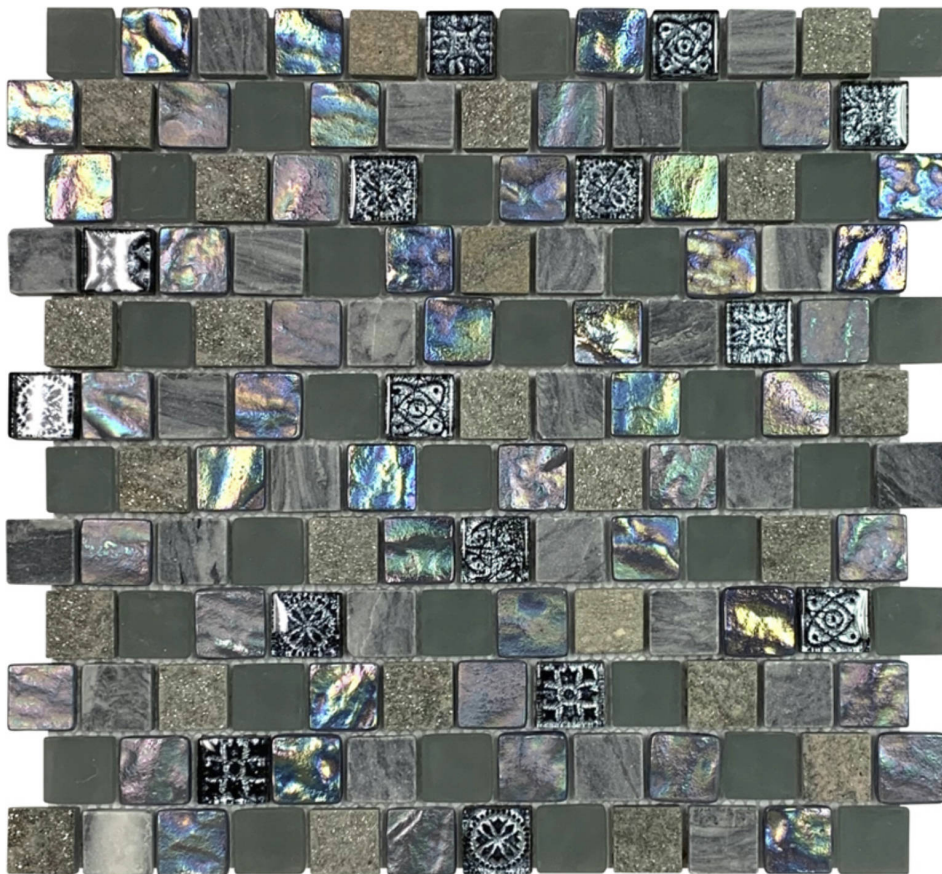

PRODUCT

GREY/GREEN/BEIGE MIX STONE GLASS 1"X1" MOSAIC

Mosaic and Decorative Tile | 12"x12" | Mixed Materials

TECHNICAL DATA

CODE: RVCHAWV138

NAME: Grey/Green/Beige Mix Stone Glass 1\"X1\" Mosaic

SERIES: Chelsea Collection

SIZE: 12\"x12\"

LOOK: Multi-Look Mosaics

FAMILY: Mosaic and Decorative Tile

MOSAIC CHIP SIZE: 1\"x1\"

SUITABLE FOR: Backsplash|Indoor|Outdoor|Shower|Pool

TPOLOGY: Mixed Materials

TYPE OF PIECE: Mosaic

USE: Floor and Wall