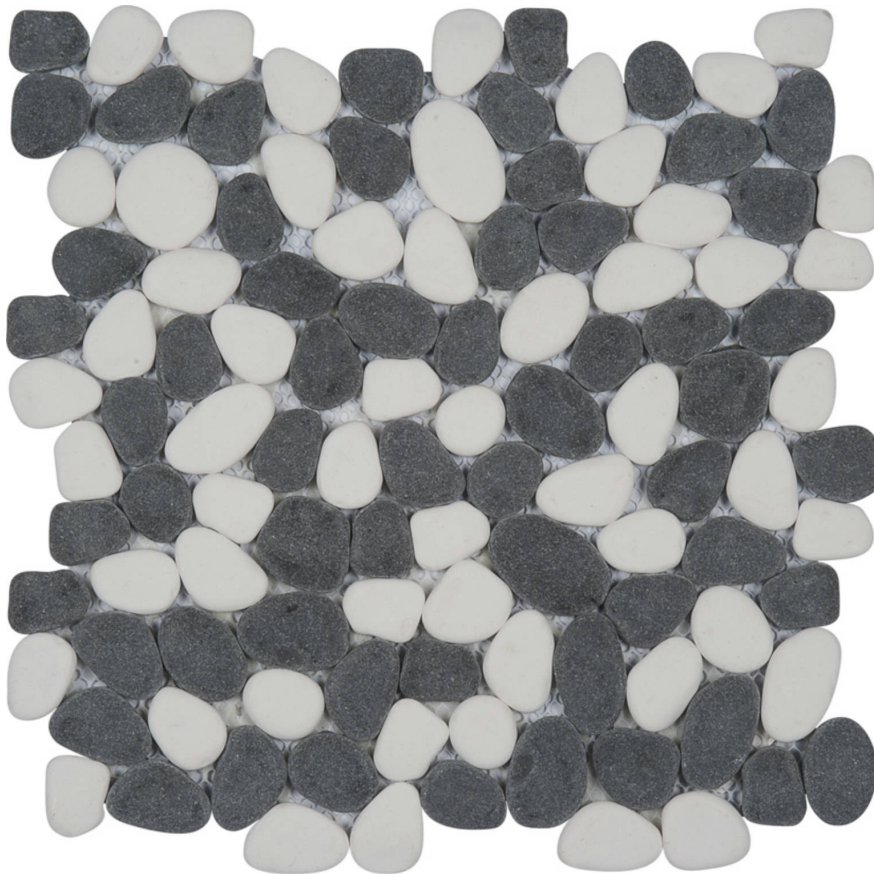

---

**PRODUCT**

**WHITE&BLACK RECONSTITUTED PEBBLE INTERLOCKING  
MOSAIC**

---

Mosaic and Decorative Tile | 12"x12" | Natural Stone

**TECHNICAL DATA**

CODE: RVCHAWP026  
NAME: White&Black Reconstituted Pebble Interlocking Mosaic  
SERIES: Chelsea Collection  
SIZE: 12"x12"  
LOOK: Multi-Look Mosaics  
FAMILY: Mosaic and Decorative Tile  
SUITABLE FOR: Backsplash, Indoor, Shower  
TYPOLOGY: Natural Stone  
TYPE OF PIECE: Mosaic  
USE: Floor and Wall