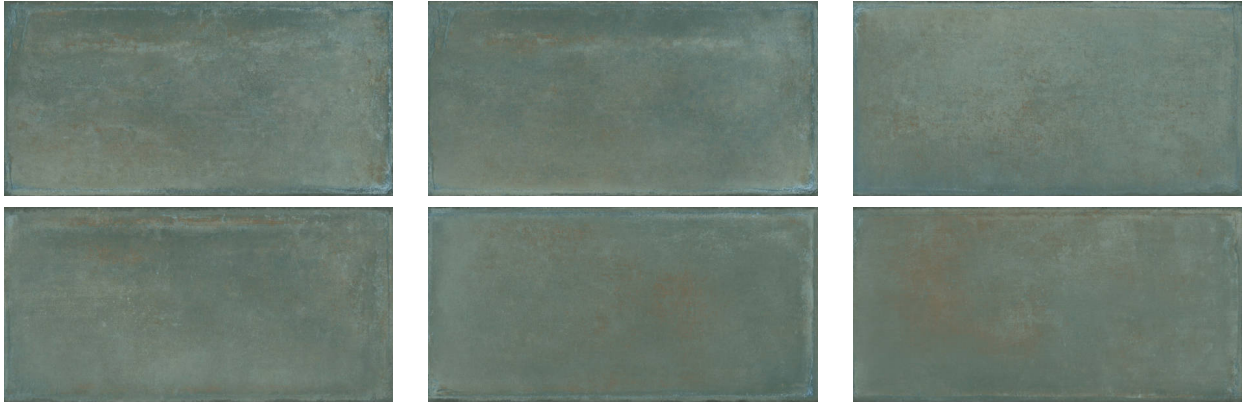

---

**PRODUCT**  
**KIAWAH GREEN 8X16F**

---

Tile | 8"x16" | Glazed Porcelain

GRAPHIC VARIETY

ROOM SCENES

**TECHNICAL DATA**

CODE: QUCR-KI-2  
NAME: Kiawah Green 8x16F  
SERIES: Charleston  
SIZE: 8"x16"  
FINISH: Matt  
LOOK: Terracotta  
BREAKING STRENGTH (APH): SAFE 1300 N  
CHEMICAL RESISTANCE (APH): Not Affected  
DCOF (APH): >0.89  
FAMILY: Tile  
FROST RESISTANCE: Yes  
PEI: 4  
SHADE VARIATION: V1  
STAIN RESISTANCE (APH): Not Affected  
STYLE: Contemporary  
SUITABLE FOR: Backsplash|Indoor|Shower  
TYPOLOGY: Glazed Porcelain  
THICKNESS (APH): 9.5  
TYPE OF PIECE: Field Tile  
USE: Floor and Wall