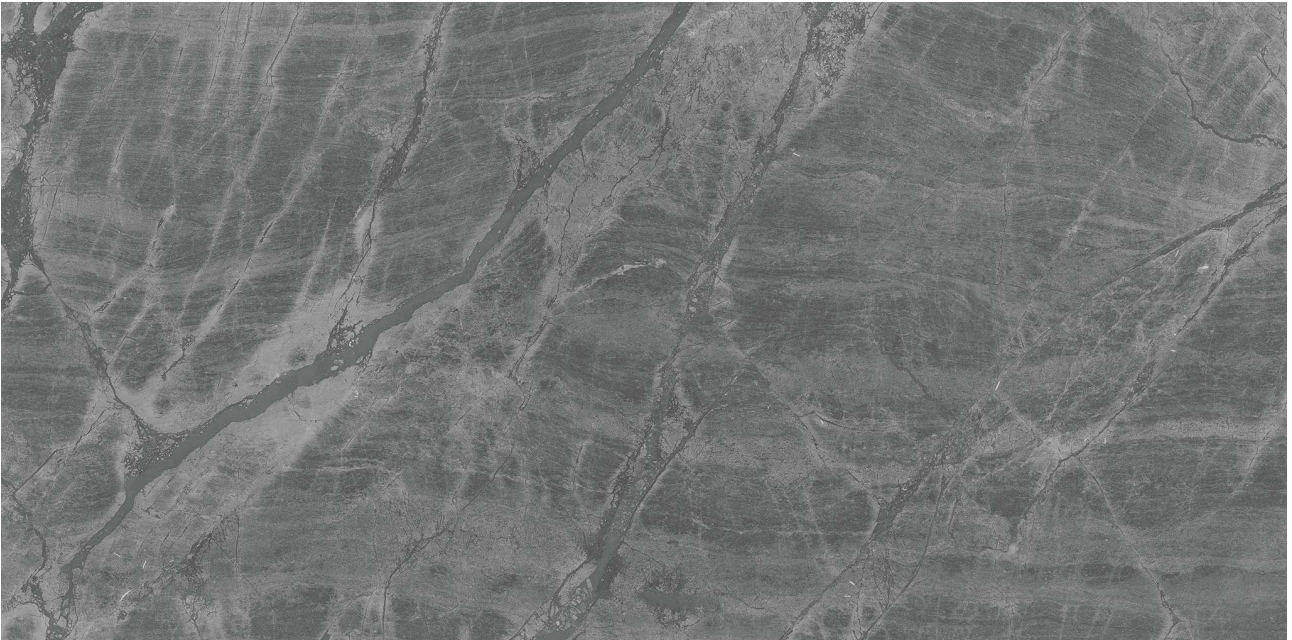

PRODUCT
GEMMA MYSTIQUE 18X36

Stone | 18"x36" | Marble

ROOM SCENES

TECHNICAL DATA

CODE: AS5000-05780
NAME: Gemma Mystique 18x36
SERIES: Gemma Mystique
SIZE: 18"x36"
FINISH: Brushed
EDGE: Straight Edge
FAMILY: Stone
SUITABLE FOR: Indoor|Shower
TYPOLOGY: Marble
TYPE OF PIECE: Field Tile
USE: Floor and Wall