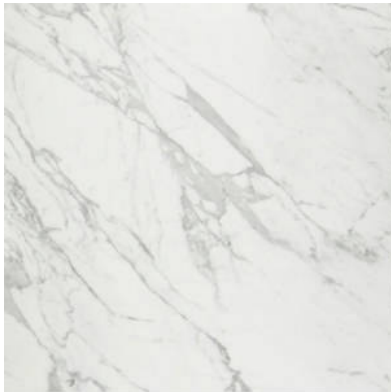

PRODUCT
MILANO STATUARIO HONED 32X32

Tile | 31"x31" | Glazed Porcelain

GRAPHIC VARIETY

TECHNICAL DATA

CODE: QULX-MI-5H
NAME: Milano Statuario Honed 32X32
SERIES: Luxury
SIZE: 31"x31"
FINISH: Matt
LOOK: Marble Look
EDGE: Rectified
FAMILY: Tile
FROST RESISTANCE: Yes
PEI: 4
STYLE: Contemporary
SUITABLE FOR: Indoor, Shower
TYPOLOGY: Glazed Porcelain
TYPE OF PIECE: Field Tile
USE: Floor and Wall