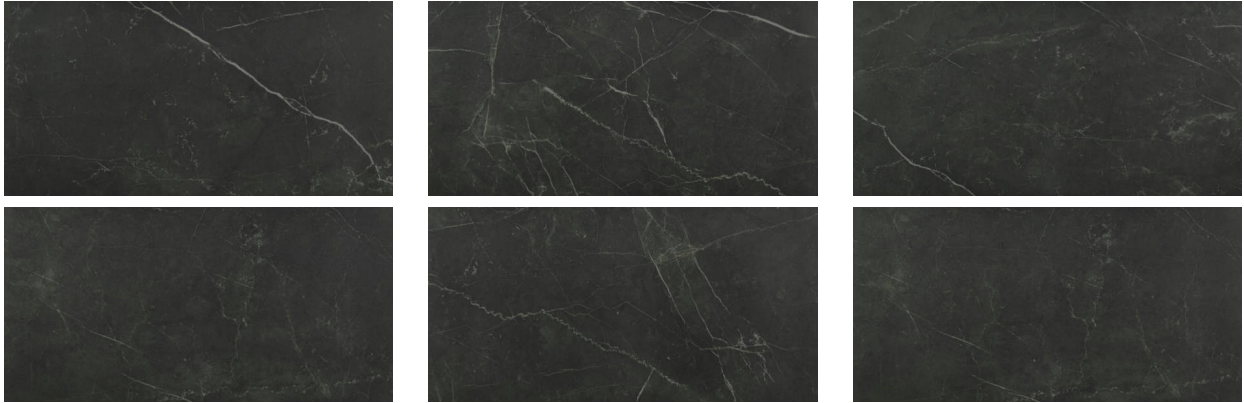

PRODUCT
TIVOLI NERO POLISHED 12X24

Tile | 12"x24" | Glazed Porcelain

GRAPHIC VARIETY

TECHNICAL DATA

CODE: QULX-TI-2PN
NAME: Tivoli Nero Polished 12X24
SERIES: Luxury
SIZE: 12"x24"
FINISH: Polished
LOOK: Marble Look
EDGE: Rectified
FAMILY: Tile
FROST RESISTANCE: Yes
PEI: 4
STYLE: Contemporary
SUITABLE FOR: Indoor|Shower
TYPOLOGY: Glazed Porcelain
TYPE OF PIECE: Field Tile
USE: Floor and Wall