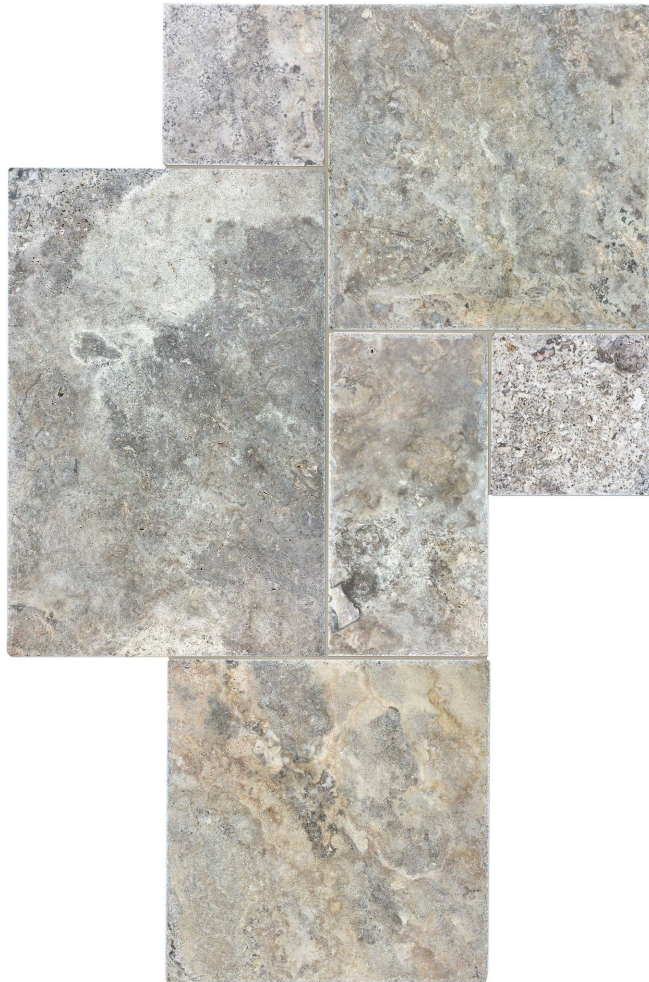

PRODUCT
SILVER ASH COBBLE PATTERN SET

Stone | 12"x24" | Travertine

TECHNICAL DATA

CODE: AS5000-02380
NAME: Silver Ash Cobble Pattern Set
SERIES: Silver Ash
SIZE: 12"x24"
FINISH: Brushed
EDGE: Chiseled
FAMILY: Stone
SUITABLE FOR: Indoor|Shower
TYPOLOGY: Travertine
TYPE OF PIECE: Field Tile
USE: Floor and Wall

PACKING

Size	Product type	BOX			PALLET		
		pcs	sqft	lb	boxes	sqft	lb
12"x24"	Field Tile	1	8	51		432	

WARNING The information contained in this packing list is for guidance only, the contents of the packing may vary. Please consult our sales representatives for an exact list.