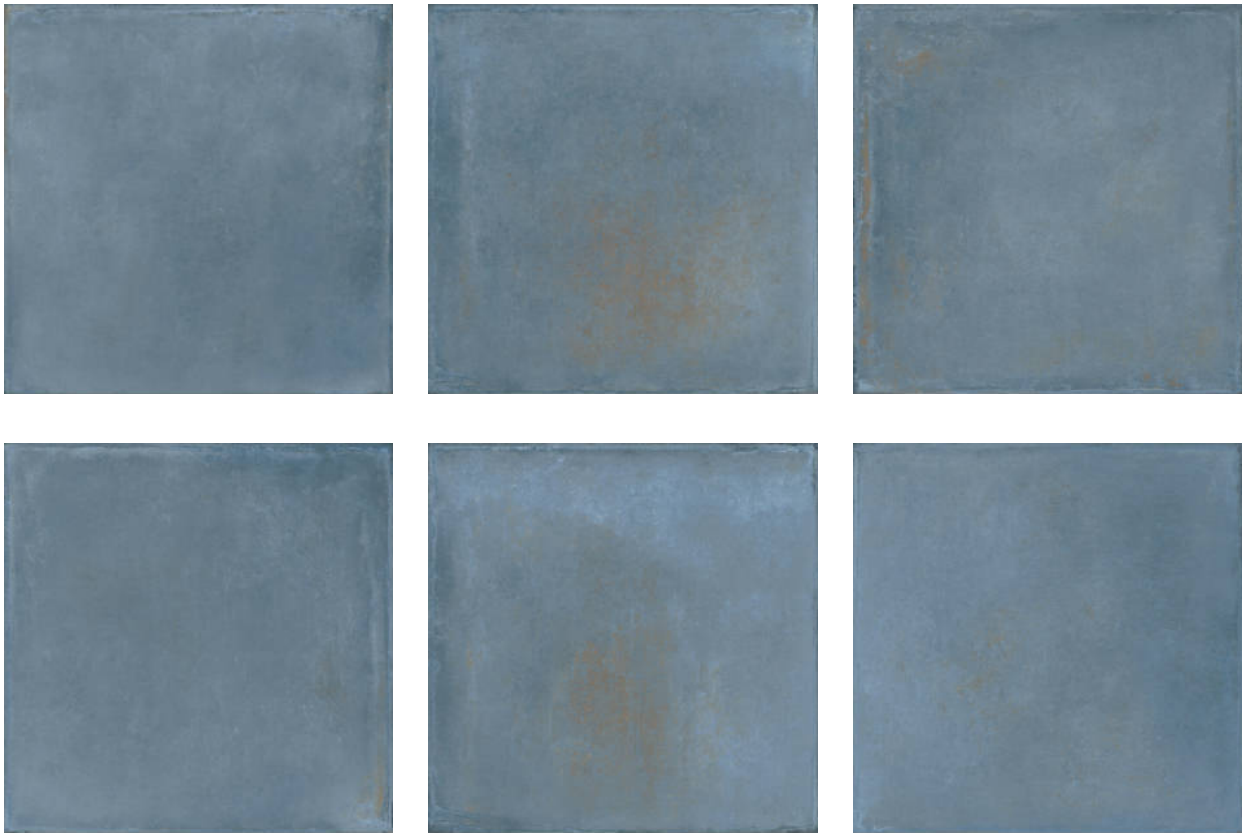

PRODUCT
SEABROOK BLU 16X16

Tile | 16"x16" | Glazed Porcelain

GRAPHIC VARIETY

ROOM SCENES

TECHNICAL DATA

CODE: QU CR-SE-3
NAME: Seabrook Blu 16x16
SERIES: Charleston
SIZE: 16"x16"
FINISH: Matt
LOOK: Terracotta
BREAKING STRENGTH (APH): SAFE 1300 N
CHEMICAL RESISTANCE (APH): Not Affected
DCOF (APH): >0.89
FAMILY: Tile
FROST RESISTANCE: Yes
PEI: 4
SHADE VARIATION: V1
STAIN RESISTANCE (APH): Not Affected
STYLE: Contemporary
SUITABLE FOR: Backsplash|Indoor|Shower
TYPOLOGY: Glazed Porcelain
THICKNESS (APH): 9.5
TYPE OF PIECE: Field Tile
USE: Floor and Wall