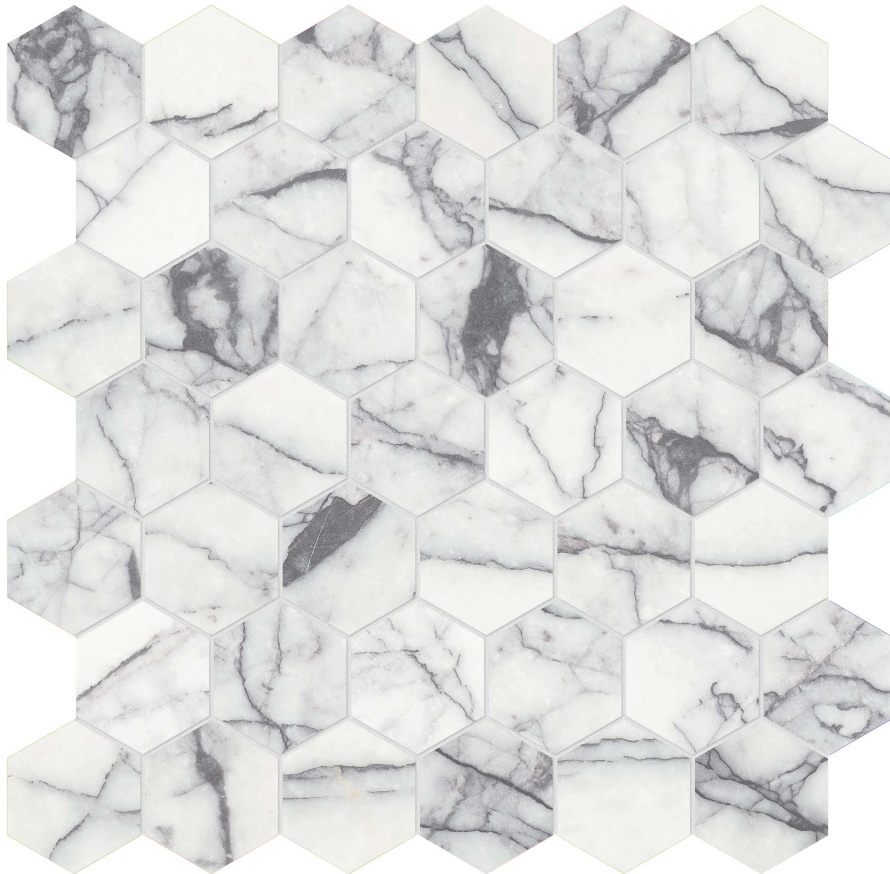

PRODUCT
LILAC VOLTA 2 HEXAGON MOSAIC

Stone | 12"x12" | Marble

TECHNICAL DATA

CODE: AS5001-03290

NAME: Lilac Volta 2 Hexagon Mosaic

SERIES: Lilac Volta

SIZE: 12"x12"

FINISH: Honed

FAMILY: Stone

MOSAIC CHIP SIZE: 2"x2"

SUITABLE FOR: Indoor|Shower

TPOLOGY: Marble

TYPE OF PIECE: Mosaic

USE: Floor and Wall

NOTES: Sheet size shown is approximate. Actual dimensions refer to individual mosaic chips.