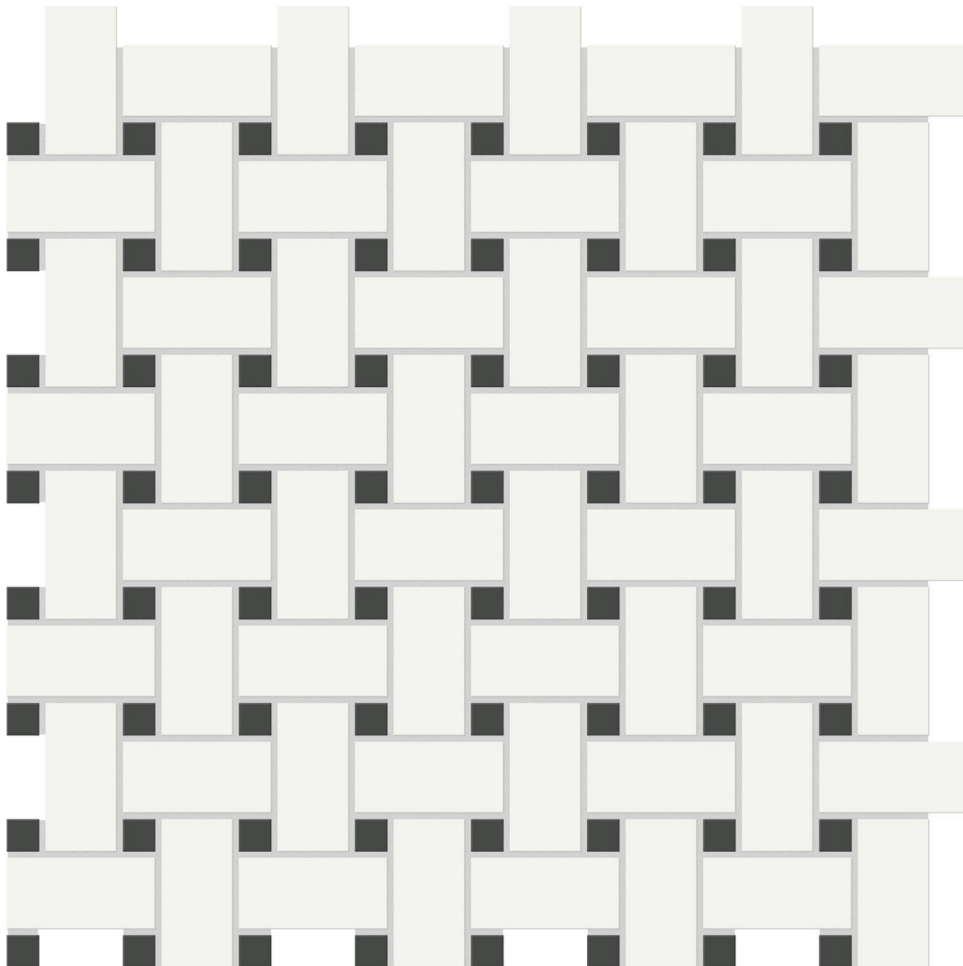

PRODUCT

WHITE W/RETRO BLACK MATTE BASKETWEAVE MOSAIC

Tile | 12"x12" | Porcelain

ROOM SCENES

TECHNICAL DATA

CODE: QUTR-WR-M18M
NAME: White w/Retro Black Matte Basketweave Mosaic
SERIES: Traditions
SIZE: 12"x12"
FINISH: Matt
LOOK: Mono-Color
FAMILY: Tile
FROST RESISTANCE: Yes
MOSAIC CHIP SIZE: Mesh-Mounted
STYLE: Classic
SUITABLE FOR: Backsplash,Indoor
TYPOLOGY: Porcelain
TYPE OF PIECE: Mosaic
USE: Floor and Wall