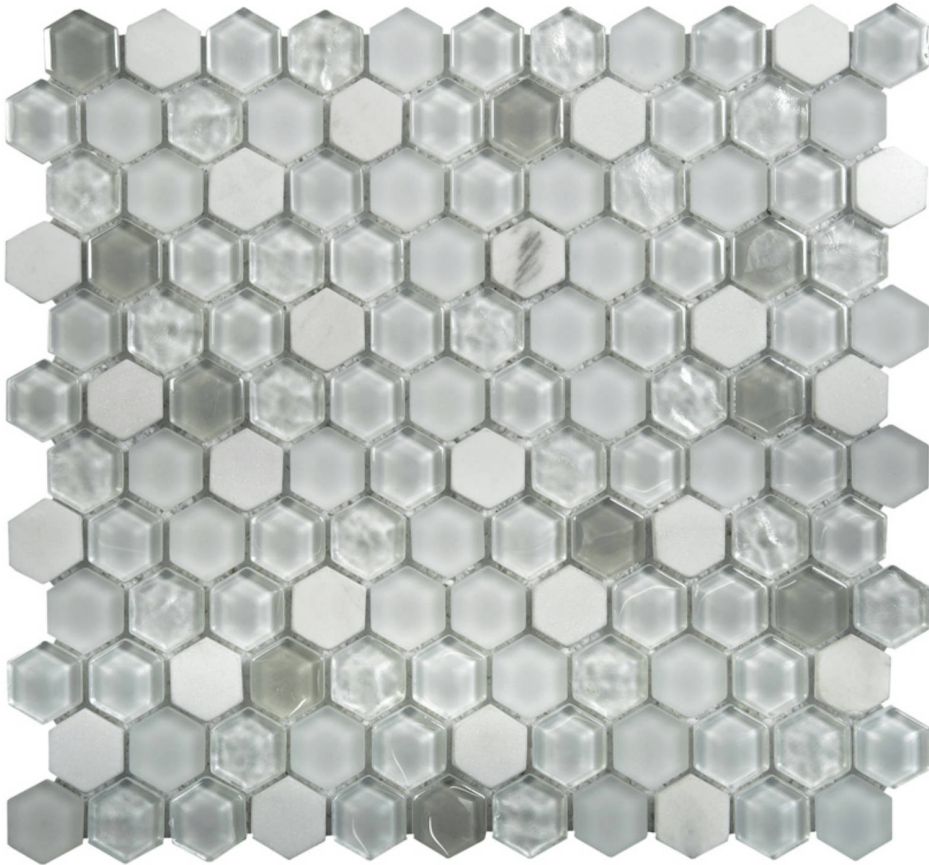

PRODUCT
HEXAGON WHITE GLASS MOSAIC

Mosaic and Decorative Tile | 12"x12" | Mixed Materials

TECHNICAL DATA

CODE: RVCHAWV041
NAME: Hexagon White Glass Mosaic
SERIES: Chelsea Collection
SIZE: 12"x12"
LOOK: Multi-Look Mosaics
FAMILY: Mosaic and Decorative Tile
SUITABLE FOR: Backsplash, Indoor, Outdoor, Shower, Pool
TYPOLOGY: Mixed Materials
TYPE OF PIECE: Mosaic
USE: Floor and Wall