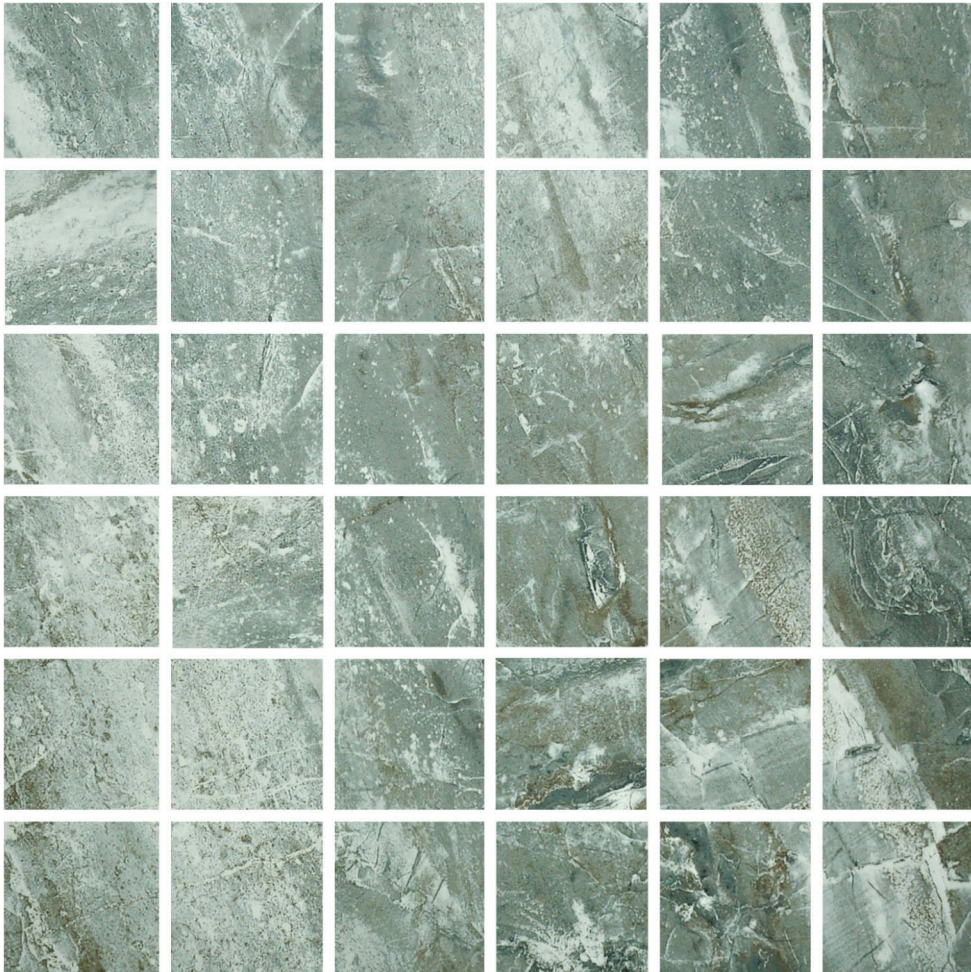

PRODUCT
PARANA 2X2 MOSAIC

Tile | 12"x12" | Porcelain

GRAPHIC VARIETY

TECHNICAL DATA

CODE: QURI-PA-2X2
NAME: Parana 2X2 Mosaic
SERIES: River Series
SIZE: 12"x12"
FINISH: Matt
LOOK: Marble Look
FAMILY: Tile
FROST RESISTANCE: Yes
MOSAIC CHIP SIZE: 2"x2"
STYLE: Classic
SUITABLE FOR: Backsplash
TYPOLOGY: Porcelain
TYPE OF PIECE: Mosaic
USE: Floor and Wall