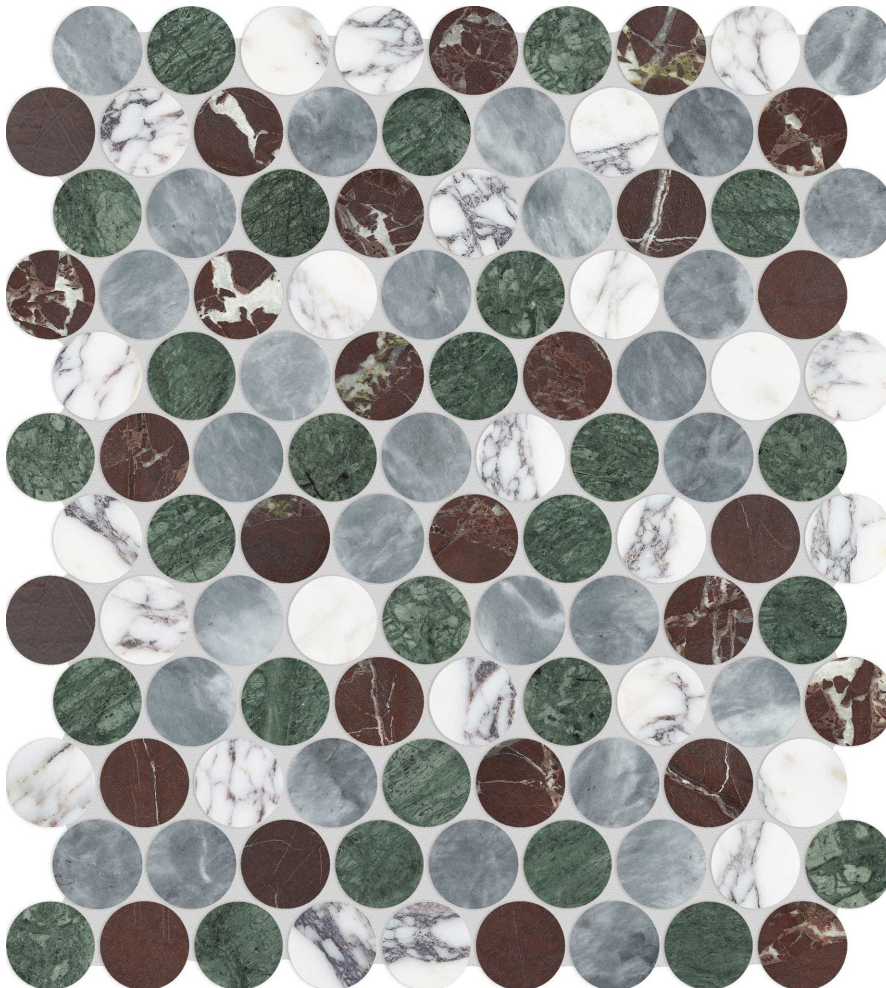

# UTOPIO 1.25 PENNY ROUND TROPIC MOSAIC

---

Stone | 10"x14" | Natural Stone

**TECHNICAL DATA**

CODE: AS5001-04280

NAME: Utopio 1.25 Penny Round Tropic Mosaic

SERIES: Utopio

SIZE: 10"x14"

FINISH: Polished & Honed

FAMILY: Stone

MOSAIC CHIP SIZE: 1.25"x1.25"

SUITABLE FOR: Indoor|Shower

TPOLOGY: Natural Stone

TYPE OF PIECE: Mosaic

USE: Floor and Wall

NOTES: Mosaic sheet sizes are nominal and may vary slightly due to standard manufacturing tolerances.