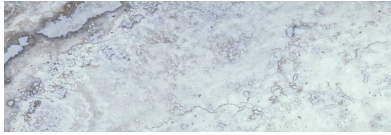

---

**PRODUCT**  
**AZZURRO 4X12**

---

Tile | 4"x12" | Porcelain

GRAPHIC VARIETY

**TECHNICAL DATA**

CODE: QUSI-AZ-F5  
NAME: Azzurro 4X12  
SERIES: Siena  
SIZE: 4"x12"  
FINISH: Matt  
LOOK: Marble Look  
FAMILY: Tile  
FROST RESISTANCE: Yes  
PEI: 4  
STYLE: Contemporary  
SUITABLE FOR: Backsplash,Indoor,Shower  
TYPOLOGY: Porcelain  
TYPE OF PIECE: Field Tile  
USE: Floor and Wall