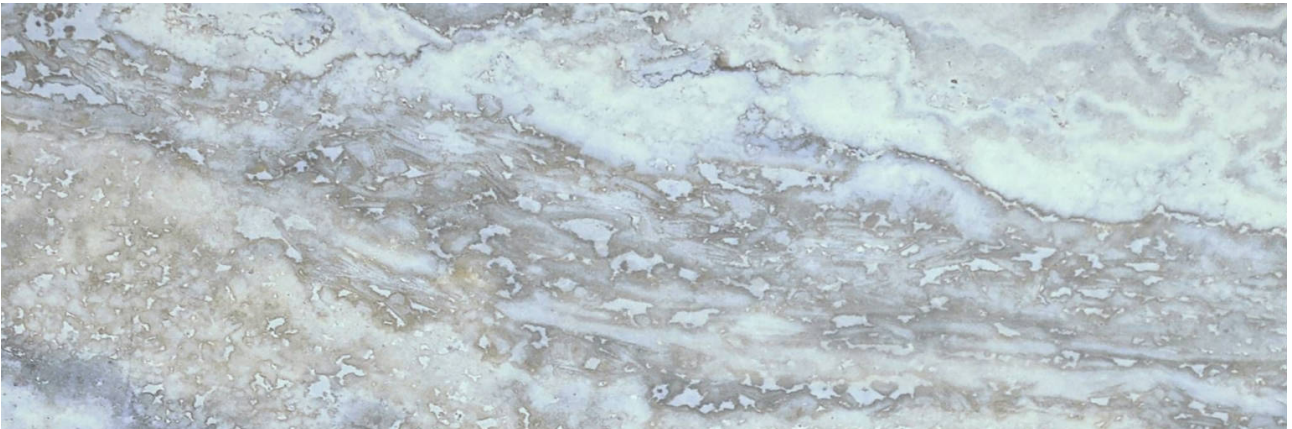

---

**PRODUCT**  
**AZZURRO 4X12**

---

Tile | 4"x12" | Porcelain

GRAPHIC VARIETY

**TECHNICAL DATA**

CODE: QUSI-AZ-F5  
NAME: Azzurro 4X12  
SERIES: Siena  
SIZE: 4"x12"  
FINISH: Matt  
LOOK: Marble Look  
FAMILY: Tile  
FROST RESISTANCE: Yes  
PEI: 4  
STYLE: Contemporary  
SUITABLE FOR: Backsplash,Indoor,Shower  
TYPOLOGY: Porcelain  
TYPE OF PIECE: Field Tile  
USE: Floor and Wall