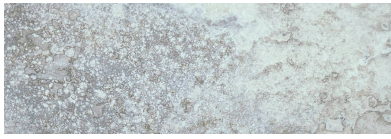

---

**PRODUCT**  
**AZZURRO 4X12**

---

Tile | 4"x12" | Porcelain

GRAPHIC VARIETY

**TECHNICAL DATA**

CODE: QUSI-AZ-F5  
NAME: Azzurro 4X12  
SERIES: Siena  
SIZE: 4"x12"  
FINISH: Matt  
LOOK: Marble Look  
FAMILY: Tile  
FROST RESISTANCE: Yes  
PEI: 4  
STYLE: Contemporary  
SUITABLE FOR: Backsplash,Indoor,Shower  
TYPOLOGY: Porcelain  
TYPE OF PIECE: Field Tile  
USE: Floor and Wall