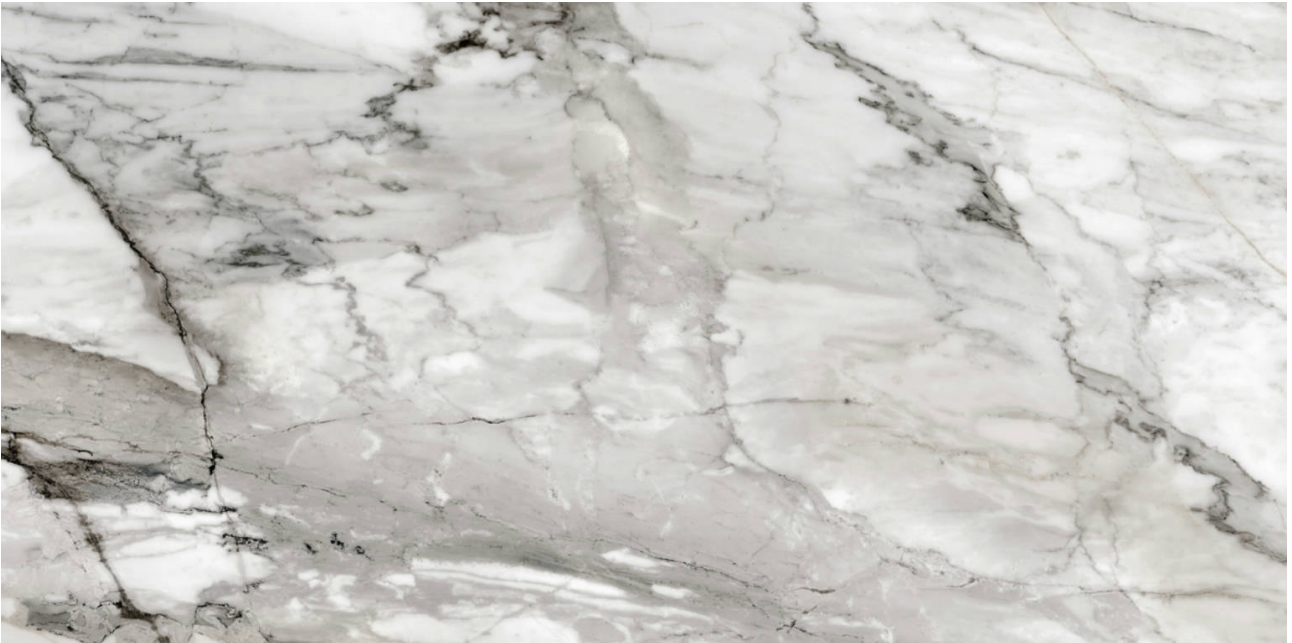

PRODUCT
24X48 POLISHED ALLURE BLUE

Tile | 24"x48" | Porcelain

GRAPHIC VARIETY

TECHNICAL DATA

CODE: QUMY-AL-2P

NAME: 24X48 Polished Allure Blue

SERIES: Mystique

SIZE: 24"x48"

FINISH: Polished

LOOK: Marble Look

EDGE: Rectified

FAMILY: Tile

FROST RESISTANCE: Yes

PEI: 4

SHADE VARIATION: V4

STYLE: Contemporary

SUITABLE FOR: Indoor|Shower

TPOLOGY: Porcelain

TYPE OF PIECE: Field Tile

USE: Floor and Wall

NOTES: •MADE IN THE USA •Products containing as much as 45% recycled content. • Post-consumer recycled content levels as much as 3%. • Zero industrial wastewater discharge. • A 99% internal process recycling rate. • Local sourcing of >95% raw materials (within 500-mile radius of factory) resulting in low transportation related carbon emissions.