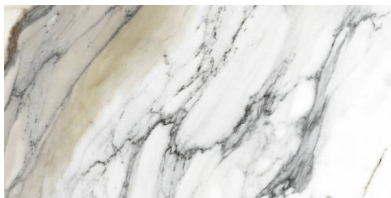

PRODUCT
24X48 POLISHED ALLURE BLUE

Tile | 24"x48" | Porcelain

GRAPHIC VARIETY

TECHNICAL DATA

CODE: QUMY-AL-2P

NAME: 24X48 Polished Allure Blue

SERIES: Mystique

SIZE: 24"x48"

FINISH: Polished

LOOK: Marble Look

EDGE: Rectified

FAMILY: Tile

FROST RESISTANCE: Yes

PEI: 4

SHADE VARIATION: V4

STYLE: Contemporary