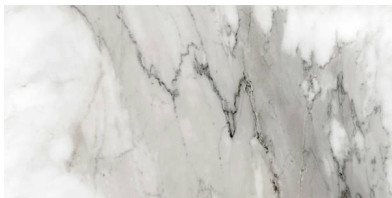

PRODUCT
24X48 POLISHED ALLURE BLUE

Tile | 24"x48" | Porcelain

GRAPHIC VARIETY

TECHNICAL DATA

CODE: QUMY-AL-2P

NAME: 24X48 Polished Allure Blue

SERIES: Mystique

SIZE: 24"x48"

FINISH: Polished

LOOK: Marble Look

EDGE: Rectified

FAMILY: Tile

FROST RESISTANCE: Yes

PEI: 4

SHADE VARIATION: V4

STYLE: Contemporary