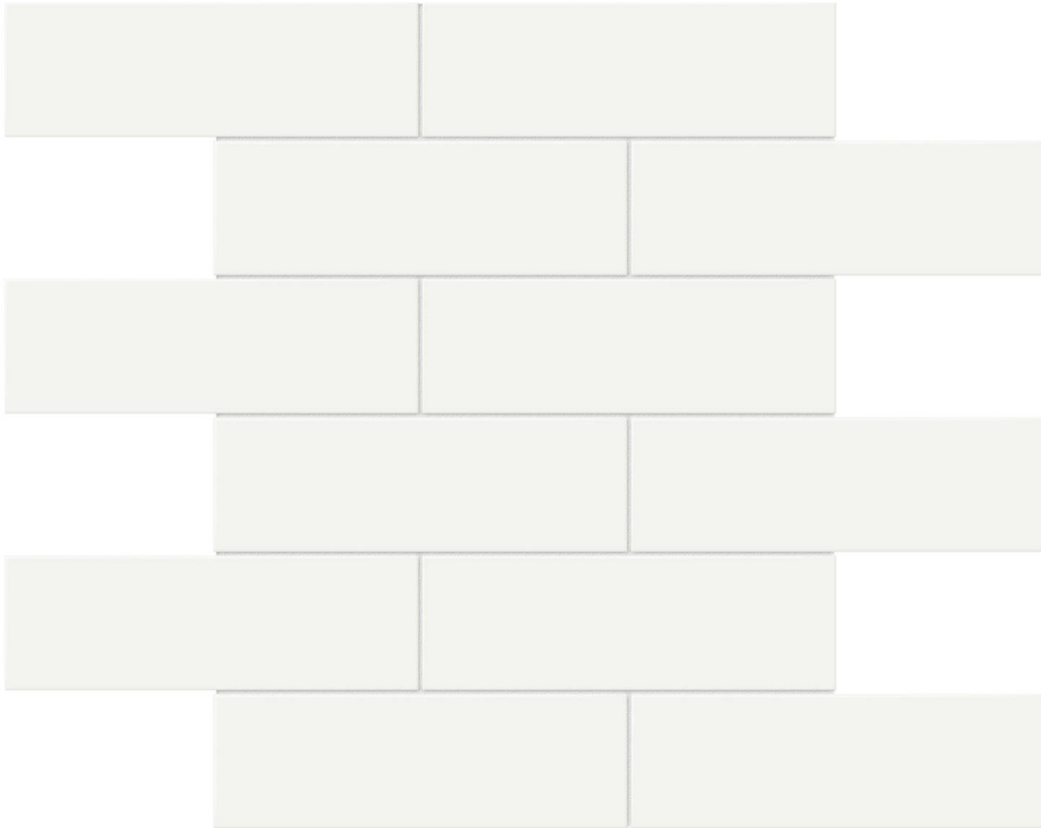

PRODUCT
2X6 WHITE GLOSSY BRICK MOSAIC

Tile | 11.65"x11.73" | Porcelain

TECHNICAL DATA

CODE: QUTR-WH-M12G
NAME: 2x6 White Glossy Brick Mosaic
SERIES: Traditions
SIZE: 11.65"x11.73"
FINISH: Gloss
LOOK: Mono-Color
FAMILY: Tile
FROST RESISTANCE: Yes
MOSAIC CHIP SIZE: 2"x6"
STYLE: Classic
SUITABLE FOR: Backsplash,Indoor
TYPOLOGY: Porcelain
TYPE OF PIECE: Mosaic
USE: Floor and Wall
NOTES: Number Of Rows Per Sheet = 6