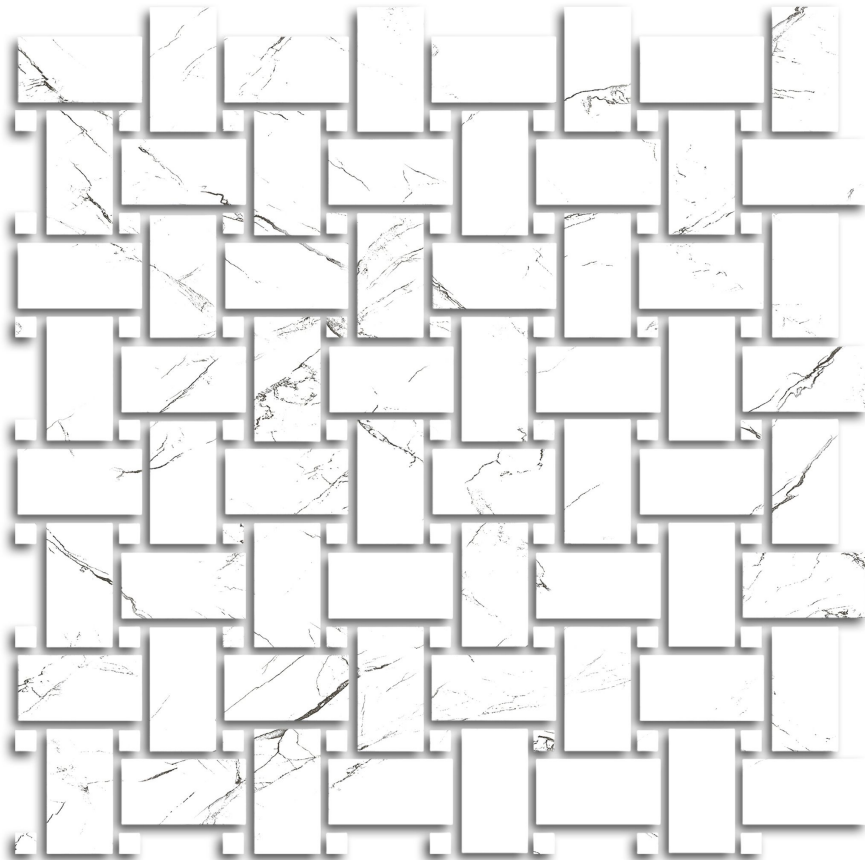

# TREASURE ICE WHITE MARBLE POLISHED BASKETWEAVE MOSAIC

---

Tile | 12"x12" | Porcelain

**TECHNICAL DATA**

CODE: QUTS-IC-M3  
NAME: Treasure Ice White Marble Polished Basketweave Mosaic  
SERIES: Treasure  
SIZE: 12"x12"  
FINISH: Polished  
LOOK: Marble Look  
FAMILY: Tile  
MOSAIC CHIP SIZE: Mesh-Mounted  
SHADE VARIATION: V3  
STYLE: Contemporary  
SUITABLE FOR: Indoor, Shower, Backsplash  
TYPOLOGY: Porcelain  
TYPE OF PIECE: Mosaic  
USE: Floor and Wall