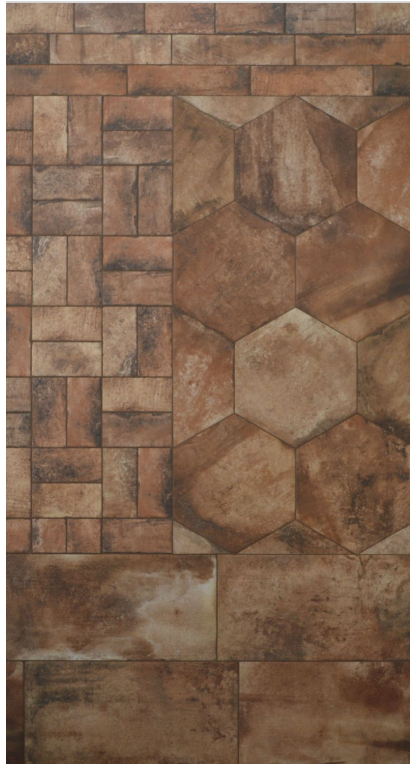

## SERIES IBRIK

---

Terracotta | | Porcelain

PRODUCTS

**12X24 Beige**  
12"x24" | Porcelain

**13X16 Grigio Hexagon**  
14"x16" | Porcelain

**13X16 Rosso Hexagon**  
14"x16" | Porcelain

**3X14 Rosso**  
3"x14" | Porcelain

**3X12 Beige Bullnose**  
3"x12" | Porcelain

**3X12 Grigio Bullnose**  
3"x12" | Porcelain

**3X12 Rosso Bullnose**  
3"x12" | Porcelain

ROOM SCENES

Size	Product type	BOX			PALLET		
		pcs	sqft	lb	boxes	sqft	lb
12"x24"	Field Tile	8	15.5		40		
14"x16"	Field Tile	9	10.08		48		
3"x14"	Field Tile	20	6.48		84		
3"x12"	Bullnose	28					