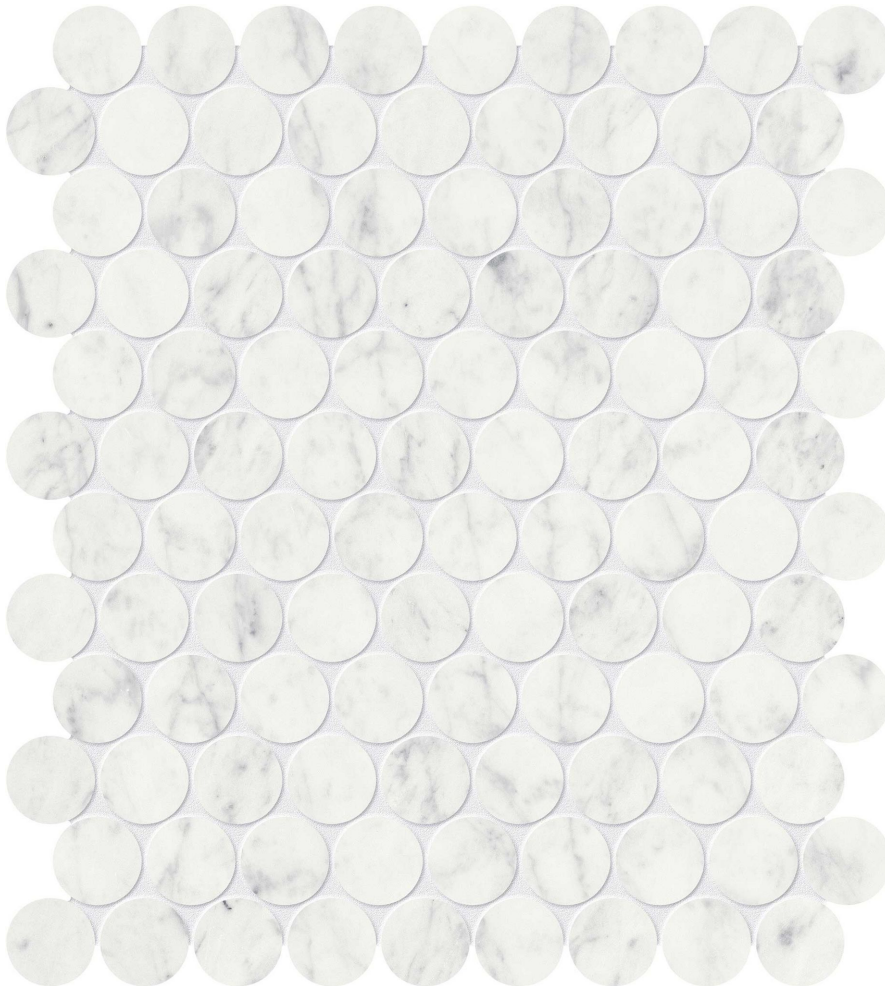

PRODUCT

ETERNA BIANCO 1.25 POLISHED PENNY ROUND MOSAIC

Stone | 10"x14" | Marble

TECHNICAL DATA

CODE: AS5001-02750

NAME: Eterna Bianco 1.25 Polished Penny Round Mosaic

SERIES: Eterna Bianco

SIZE: 10"x14"

FINISH: Polished

FAMILY: Stone

MOSAIC CHIP SIZE: 1.25"x1.25"

SUITABLE FOR: Indoor|Shower

TYPOLOGY: Marble

TYPE OF PIECE: Mosaic

USE: Floor and Wall

NOTES: Sheet size shown is approximate. Actual dimensions refer to individual mosaic chips.