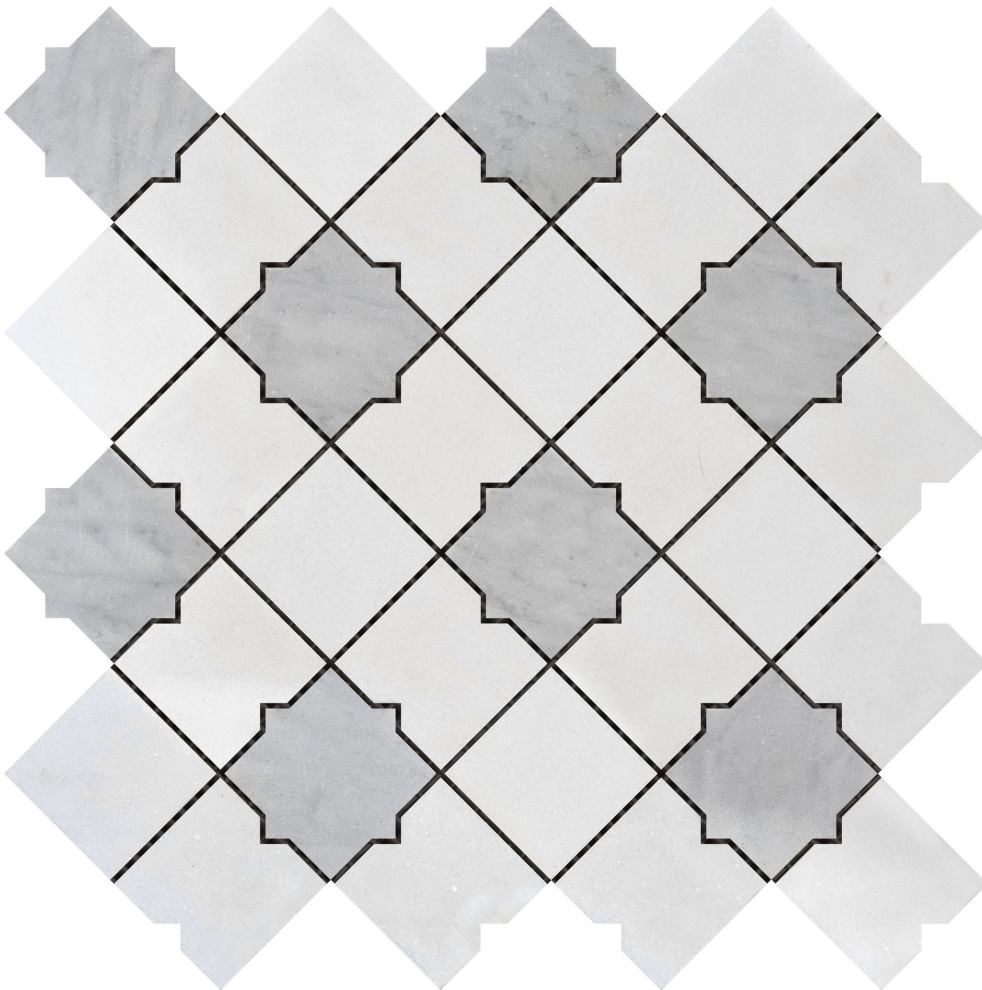

PRODUCT

STAR & SQUARE WHITE & GREY MIX MARBLE

Mosaic and Decorative Tile | 11"x11" | Marble

ROOM SCENES

TECHNICAL DATA

CODE: RVCHAWM193
NAME: Star & Square White & Grey Mix Marble
SERIES: Chelsea Collection
SIZE: 11"x11"
LOOK: Multi-Look Mosaics
FAMILY: Mosaic and Decorative Tile
SUITABLE FOR: Backsplash, Indoor, Outdoor, Shower, Pool
TYPOLOGY: Marble
TYPE OF PIECE: Mosaic
USE: Floor and Wall