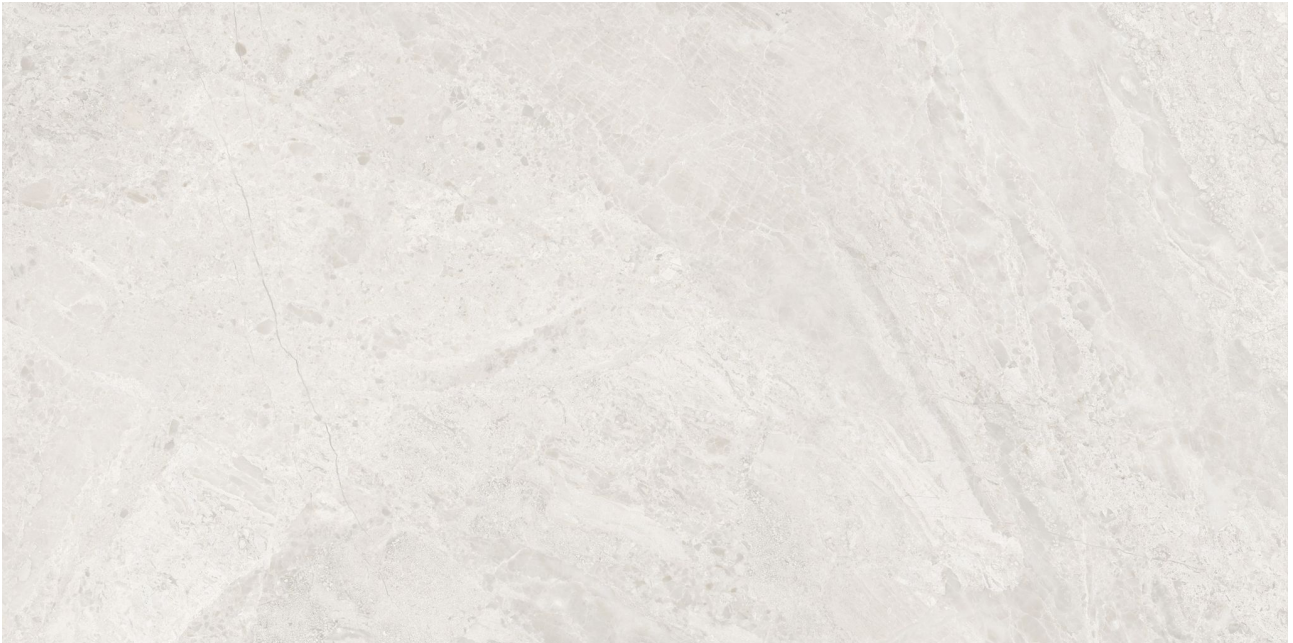

PRODUCT
FLORENCE 12X24F IVORY MATTE

Tile | 12"x24" | Glazed Porcelain

GRAPHIC VARIETY

TECHNICAL DATA

CODE: QUFC-IV-2
NAME: Florence 12X24F Ivory Matte
SERIES: Florence
SIZE: 12"x24"
FINISH: Matt
LOOK: Marble Look
BREAKING STRENGTH (APH): >350 - >1600
CHEMICAL RESISTANCE (APH): CLASS A
DCOF (APH): MATTE ≥ 0.60
FAMILY: Tile
FROST RESISTANCE: Yes
PEI: 4
R VALUE (APH): MATTE R10
SHADE VARIATION: V3
STAIN RESISTANCE (APH): CLASS A & 5
STYLE: Contemporary
SUITABLE FOR: Indoor, Outdoor, Pool, Backsplash, Shower
TYPOLOGY: Glazed Porcelain
THICKNESS (APH): 8.4 mm
TYPE OF PIECE: Field Tile
USE: Floor and Wall