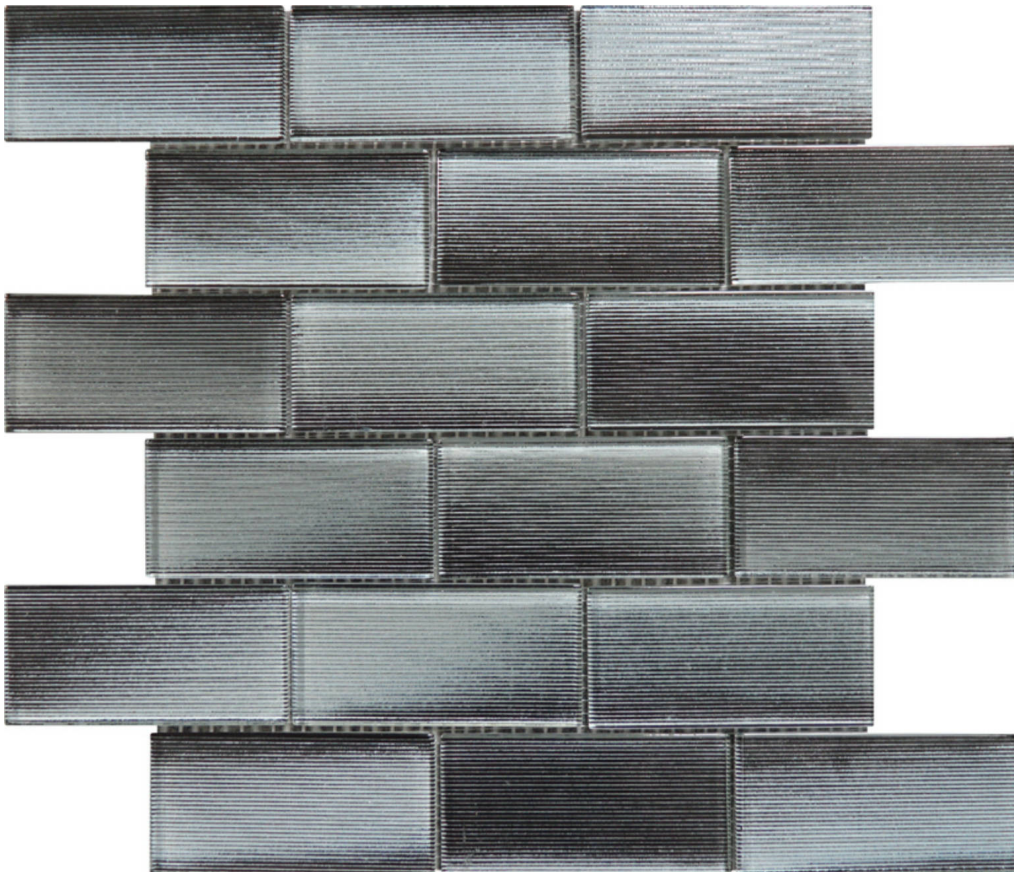

PRODUCT

2"x4" LINEAR DARK GREY GLASS BRICK PATTERN MOSAIC

Mosaic and Decorative Tile | 12"x12" | Glass

TECHNICAL DATA

CODE: RVCHAWV251
NAME: 2"X4" Linear Dark Grey Glass Brick Pattern Mosaic
SERIES: Chelsea Collection
SIZE: 12"x12"
LOOK: Multi-Look Mosaics
FAMILY: Mosaic and Decorative Tile
SUITABLE FOR: Backsplash,Indoor,Outdoor,Shower,Pool
TYPOLOGY: Glass
TYPE OF PIECE: Mosaic
USE: Wall only