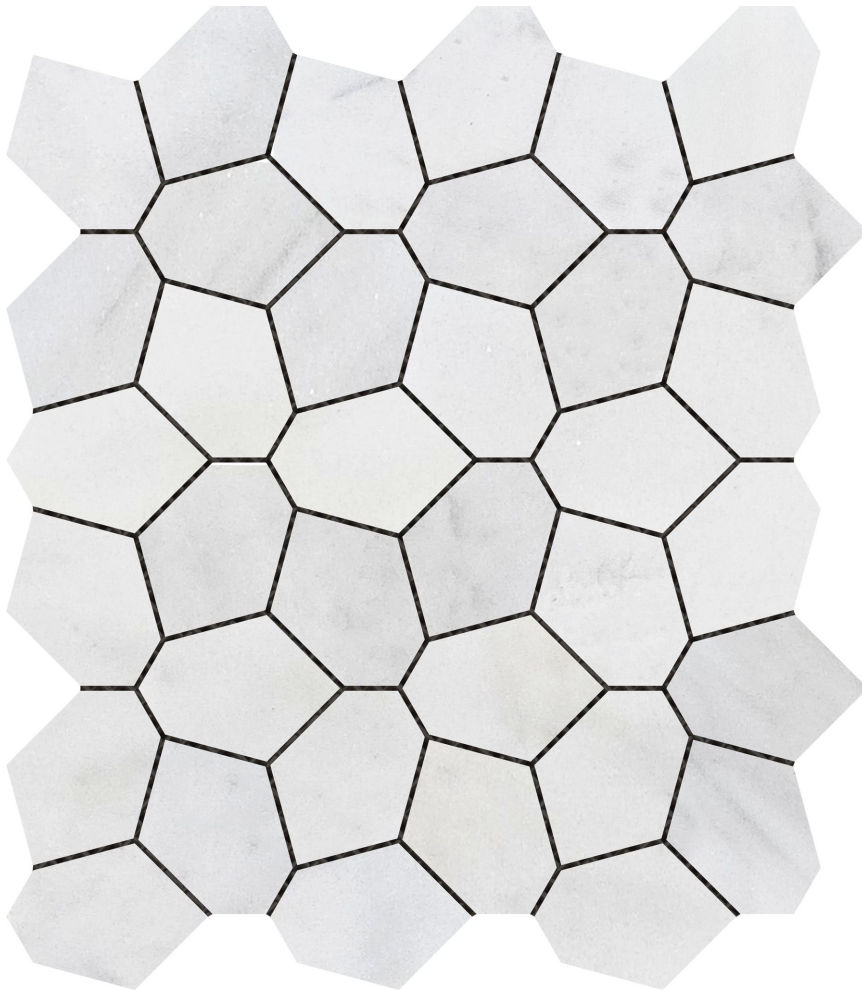

PRODUCT

IRREGULAR HEXAGON WHITE GREY MARBLE

Mosaic and Decorative Tile | 10"x11" | Marble

ROOM SCENES

TECHNICAL DATA

CODE: RVCHAWM221
NAME: Irregular Hexagon White Grey Marble
SERIES: Chelsea Collection
SIZE: 10"x11"
LOOK: Multi-Look Mosaics
FAMILY: Mosaic and Decorative Tile
SUITABLE FOR: Backsplash, Indoor, Outdoor, Shower
TYPOLOGY: Marble
TYPE OF PIECE: Mosaic
USE: Floor and Wall