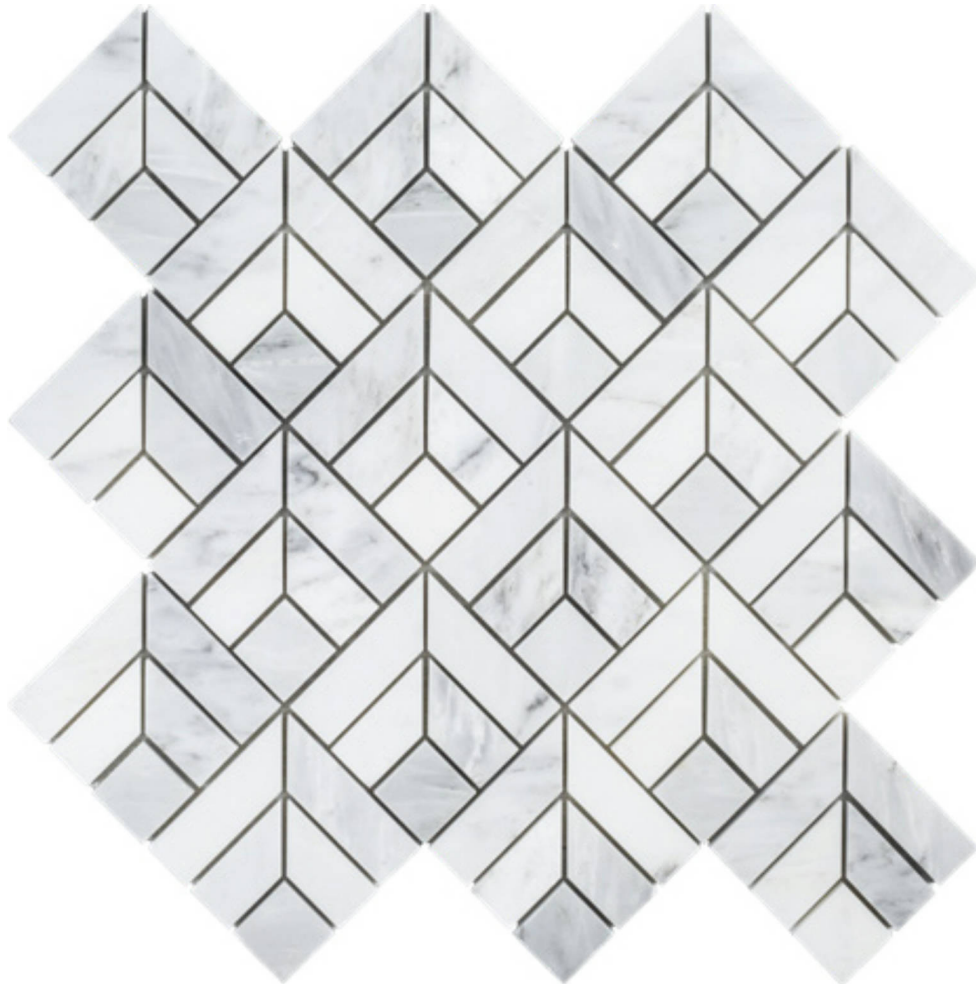

---

**PRODUCT**  
**JETTY MOSAIC**

---

Mosaic and Decorative Tile | 11"x11" |

**TECHNICAL DATA**

CODE: RVHA024  
NAME: Jetty Mosaic  
SERIES: Hamptons Collection  
SIZE: 11"x11"  
LOOK: Multi-Look Mosaics  
FAMILY: Mosaic and Decorative Tile  
STYLE: Contemporary  
TYPE OF PIECE: Mosaic  
USE: Floor and Wall