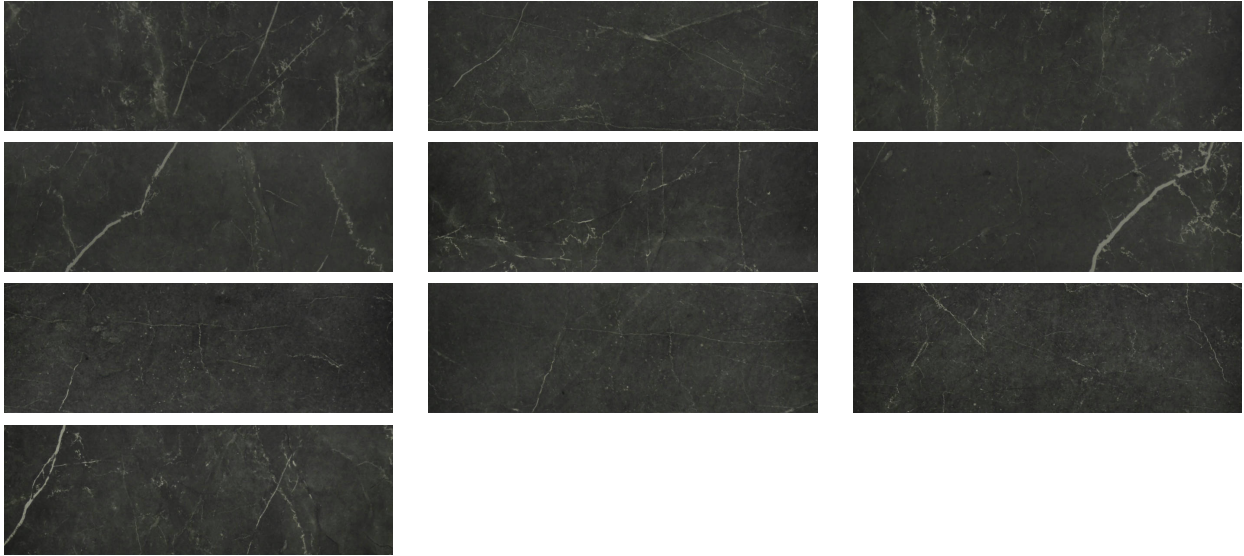

---

**PRODUCT**  
**TIVOLI NERO HONED 4X12**

---

Tile | 4"x12" | Glazed Porcelain

GRAPHIC VARIETY

**TECHNICAL DATA**

CODE: QULX-TI-1HN  
NAME: Tivoli Nero Honed 4X12  
SERIES: Luxury  
SIZE: 4"x12"  
FINISH: Matt  
LOOK: Marble Look  
EDGE: Rectified  
FAMILY: Tile  
FROST RESISTANCE: Yes  
PEI: 4  
STYLE: Contemporary  
SUITABLE FOR: Backsplash|Indoor|Shower  
TYPOLOGY: Glazed Porcelain  
TYPE OF PIECE: Field Tile  
USE: Floor and Wall