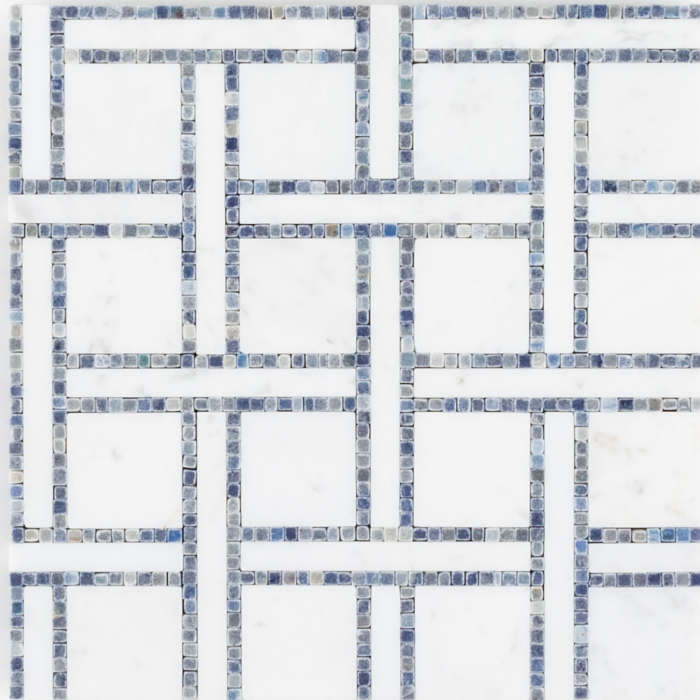

## BOTANIC MOSAIC

---

Mosaic and Decorative Tile | 9.5"x9.5" | Marble

DETAILS

ROOM SCENES

**TECHNICAL DATA**

CODE: RVHA101  
NAME: Botanic Mosaic  
SERIES: Hamptons Collection  
SIZE: 9.5"x9.5"  
FINISH: Honed  
LOOK: Multi-Look Mosaics  
FAMILY: Mosaic and Decorative Tile  
SHADE VARIATION: V3  
STYLE: Contemporary  
SUITABLE FOR: Backsplash, Indoor  
TYPOLOGY: Marble  
TYPE OF PIECE: Mosaic  
USE: Floor and Wall