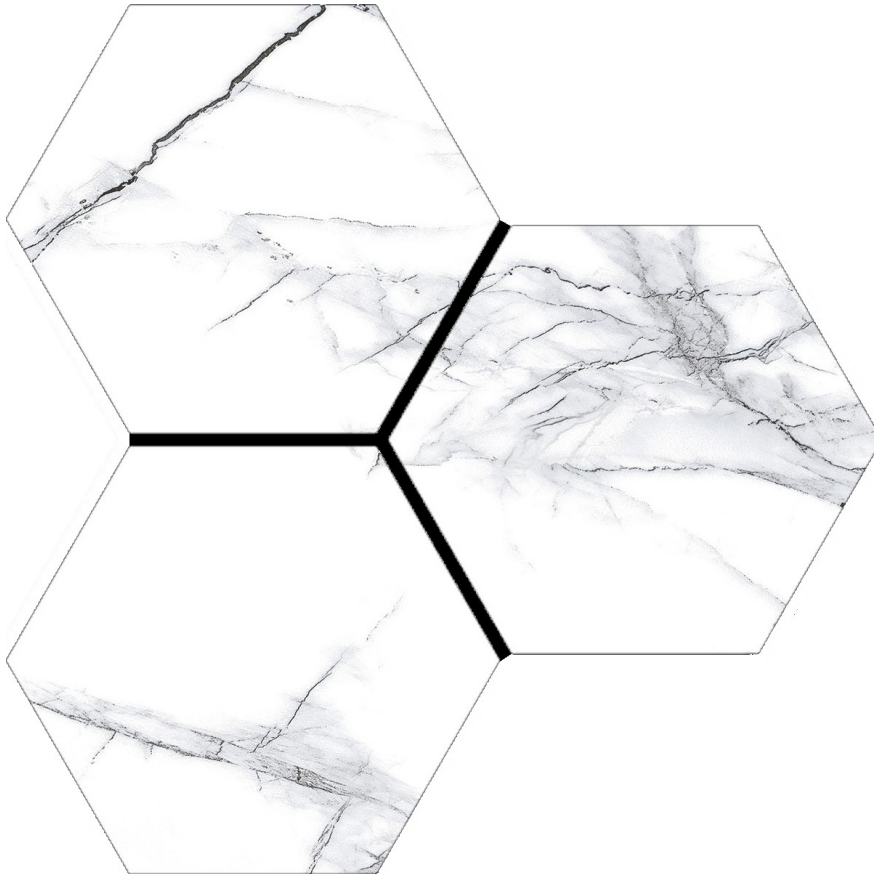

PRODUCT

TREASURE ICE WHITE MARBLE 6" CARVED HEXAGON

Tile | 6"x6" | Porcelain

GRAPHIC VARIETY

TECHNICAL DATA

CODE: QUTS-IC-5C
NAME: Treasure Ice White Marble 6" Carved Hexagon
SERIES: Treasure
SIZE: 6"x6"
FINISH: Carved
LOOK: Marble Look
FAMILY: Tile
FROST RESISTANCE: Yes
PEI: 4
SHADE VARIATION: V3
STYLE: Contemporary
SUITABLE FOR: Indoor, Shower, Backsplash
TYPOLOGY: Porcelain
TYPE OF PIECE: Field Tile
USE: Floor and Wall