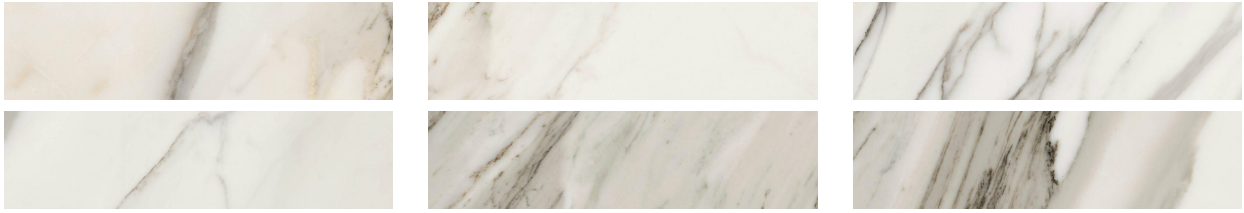

PRODUCT
3X12 POLISHED CRUSH GOLD

Tile | 3"x12" | Porcelain

GRAPHIC VARIETY

ROOM SCENES

TECHNICAL DATA

CODE: QUMY-CR-3P

NAME: 3X12 Polished Crush Gold

SERIES: Mystique

SIZE: 3"x12"

FINISH: Polished

LOOK: Marble Look

EDGE: Rectified

FAMILY: Tile

FROST RESISTANCE: Yes

PEI: 4

SHADE VARIATION: V4

STYLE: Contemporary

SUITABLE FOR: Indoor, Shower

TPOLOGY: Porcelain

TYPE OF PIECE: Field Tile

USE: Floor and Wall

NOTES: •MADE IN THE USA •Products containing as much as 45% recycled content. • Post-consumer recycled content levels as much as 3%. • Zero industrial wastewater discharge. • A 99% internal process recycling rate. • Local sourcing of >95% raw materials (within 500-mile radius of factory) resulting in low transportation related carbon emissions.