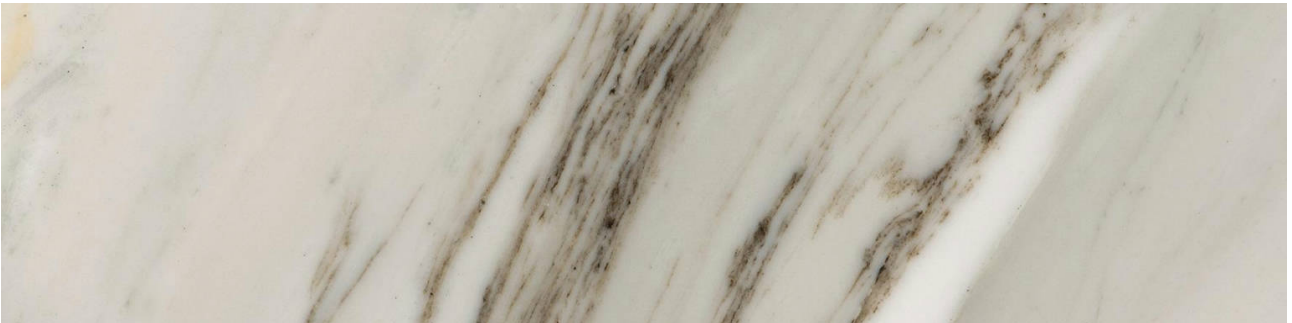

PRODUCT
3X12 POLISHED CRUSH GOLD

Tile | 3"x12" | Porcelain

GRAPHIC VARIETY

ROOM SCENES

TECHNICAL DATA

CODE: QUMY-CR-3P

NAME: 3X12 Polished Crush Gold

SERIES: Mystique

SIZE: 3"x12"

FINISH: Polished

LOOK: Marble Look

EDGE: Rectified

FAMILY: Tile

FROST RESISTANCE: Yes

PEI: 4

SHADE VARIATION: V4

STYLE: Contemporary

SUITABLE FOR: Indoor, Shower

TPOLOGY: Porcelain

TYPE OF PIECE: Field Tile

USE: Floor and Wall

NOTES: •MADE IN THE USA •Products containing as much as 45% recycled content. • Post-consumer recycled content levels as much as 3%. • Zero industrial wastewater discharge. • A 99% internal process recycling rate. • Local sourcing of >95% raw materials (within 500-mile radius of factory) resulting in low transportation related carbon emissions.