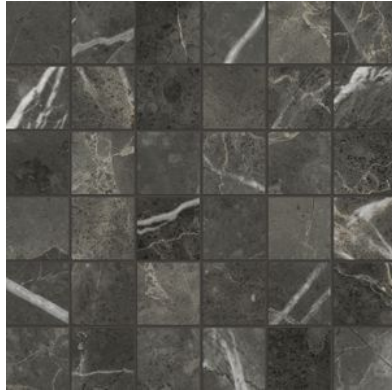

PRODUCT

FLORENCE 2X2 CARBON MATTE MOSAIC

Tile | 12"x12" | Glazed Porcelain

GRAPHIC VARIETY

ROOM SCENES

TECHNICAL DATA

CODE: QUFC-CA-M
NAME: Florence 2X2 Carbon Matte Mosaic
SERIES: Florence
SIZE: 12"x12"
FINISH: Matt
LOOK: Marble Look
BREAKING STRENGTH (APH): >350 - >1600
CHEMICAL RESISTANCE (APH): CLASS A
DCOF (APH): MATTE ≥ 0.60
FAMILY: Tile
FROST RESISTANCE: Yes
MOSAIC CHIP SIZE: 2"x2"
PEI: 4
R VALUE (APH): MATTE R10
SHADE VARIATION: V3
STAIN RESISTANCE (APH): CLASS A & 5
STYLE: Contemporary
SUITABLE FOR: Indoor, Outdoor, Pool, Backsplash, Shower
TYPOLOGY: Glazed Porcelain
THICKNESS (APH): 8.4 mm
TYPE OF PIECE: Mosaic
USE: Floor and Wall