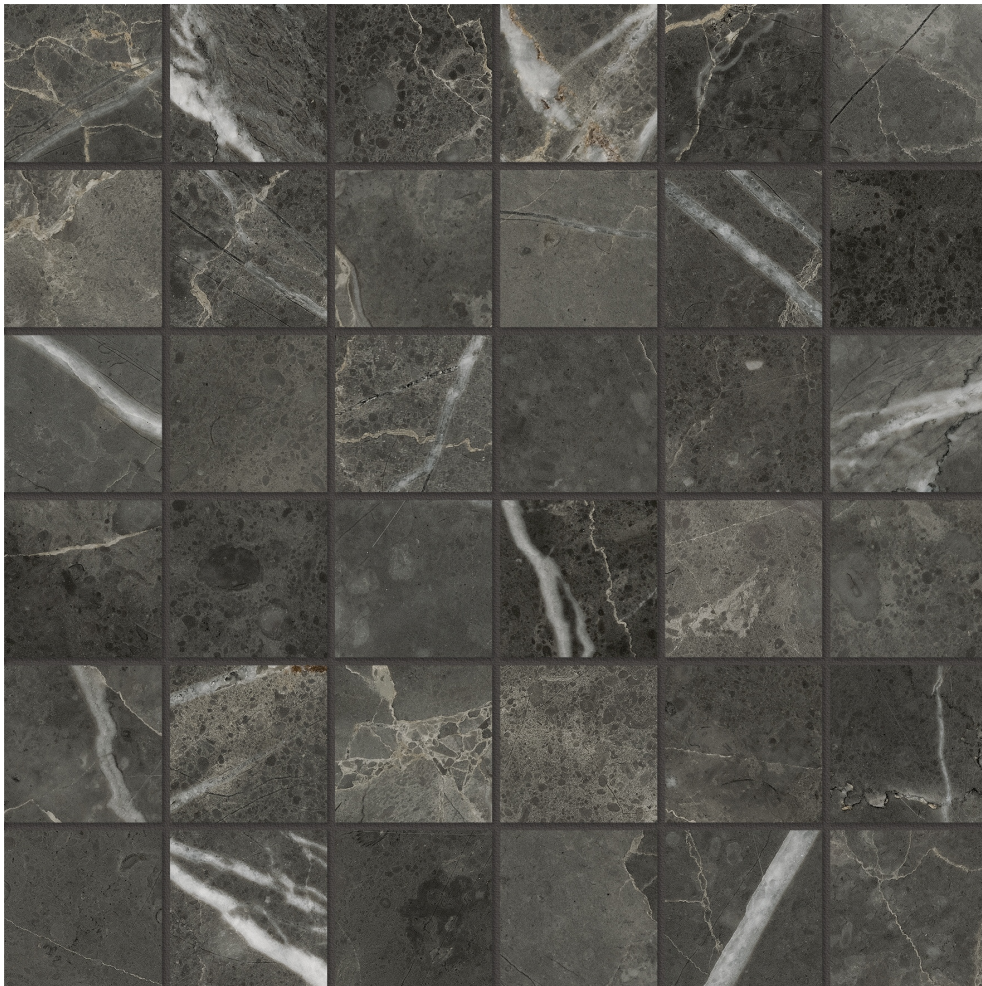

PRODUCT

FLORENCE 2X2 CARBON MATTE MOSAIC

Tile | 12"x12" | Glazed Porcelain

GRAPHIC VARIETY

ROOM SCENES

TECHNICAL DATA

CODE: QUFC-CA-M
NAME: Florence 2X2 Carbon Matte Mosaic
SERIES: Florence
SIZE: 12"x12"
FINISH: Matt
LOOK: Marble Look
BREAKING STRENGTH (APH): >350 - >1600
CHEMICAL RESISTANCE (APH): CLASS A
DCOF (APH): MATTE ≥ 0.60
FAMILY: Tile
FROST RESISTANCE: Yes
MOSAIC CHIP SIZE: 2"x2"
PEI: 4
R VALUE (APH): MATTE R10
SHADE VARIATION: V3
STAIN RESISTANCE (APH): CLASS A & 5
STYLE: Contemporary
SUITABLE FOR: Indoor, Outdoor, Pool, Backsplash, Shower
TYPOLOGY: Glazed Porcelain
THICKNESS (APH): 8.4 mm
TYPE OF PIECE: Mosaic
USE: Floor and Wall