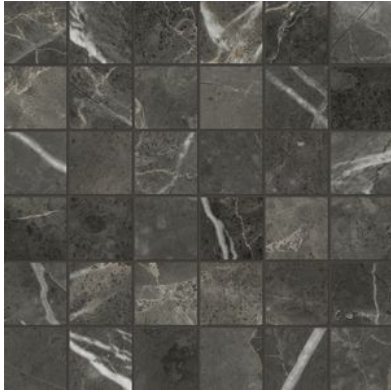

PRODUCT

FLORENCE 2X2 CARBON MATTE MOSAIC

Tile | 12"x12" | Glazed Porcelain

GRAPHIC VARIETY

ROOM SCENES

TECHNICAL DATA

CODE: QUFC-CA-M
NAME: Florence 2X2 Carbon Matte Mosaic
SERIES: Florence
SIZE: 12"x12"
FINISH: Matt
LOOK: Marble Look
BREAKING STRENGTH (APH): >350 - >1600
CHEMICAL RESISTANCE (APH): CLASS A
DCOF (APH): MATTE ≥ 0.60
FAMILY: Tile
FROST RESISTANCE: Yes
MOSAIC CHIP SIZE: 2"x2"
PEI: 4
R VALUE (APH): MATTE R10
SHADE VARIATION: V3
STAIN RESISTANCE (APH): CLASS A & 5
STYLE: Contemporary
SUITABLE FOR: Indoor, Outdoor, Pool, Backsplash, Shower
TYPOLOGY: Glazed Porcelain
THICKNESS (APH): 8.4 mm
TYPE OF PIECE: Mosaic
USE: Floor and Wall