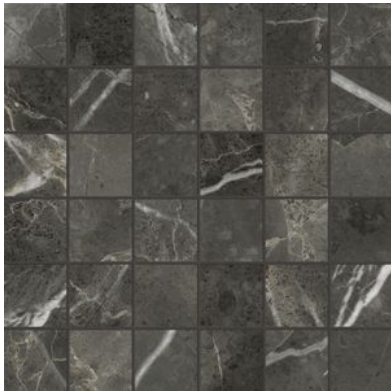

PRODUCT

FLORENCE 2X2 CARBON MATTE MOSAIC

Tile | 12"x12" | Glazed Porcelain

GRAPHIC VARIETY

ROOM SCENES

TECHNICAL DATA

CODE: QUFC-CA-M
NAME: Florence 2X2 Carbon Matte Mosaic
SERIES: Florence
SIZE: 12"x12"
FINISH: Matt
LOOK: Marble Look
BREAKING STRENGTH (APH): >350 - >1600
CHEMICAL RESISTANCE (APH): CLASS A
DCOF (APH): MATTE ≥ 0.60
FAMILY: Tile
FROST RESISTANCE: Yes
MOSAIC CHIP SIZE: 2"x2"
PEI: 4
R VALUE (APH): MATTE R10
SHADE VARIATION: V3
STAIN RESISTANCE (APH): CLASS A & 5
STYLE: Contemporary
SUITABLE FOR: Indoor, Outdoor, Pool, Backsplash, Shower
TYPOLOGY: Glazed Porcelain
THICKNESS (APH): 8.4 mm
TYPE OF PIECE: Mosaic
USE: Floor and Wall