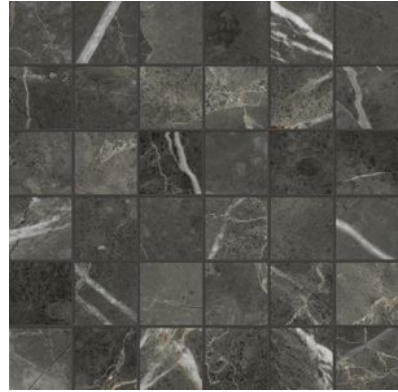

PRODUCT

FLORENCE 2X2 CARBON MATTE MOSAIC

Tile | 12"x12" | Glazed Porcelain

GRAPHIC VARIETY

ROOM SCENES

TECHNICAL DATA

CODE: QUFC-CA-M
NAME: Florence 2X2 Carbon Matte Mosaic
SERIES: Florence
SIZE: 12"x12"
FINISH: Matt
LOOK: Marble Look
BREAKING STRENGTH (APH): >350 - >1600
CHEMICAL RESISTANCE (APH): CLASS A
DCOF (APH): MATTE ≥ 0.60
FAMILY: Tile
FROST RESISTANCE: Yes
MOSAIC CHIP SIZE: 2"x2"
PEI: 4
R VALUE (APH): MATTE R10
SHADE VARIATION: V3
STAIN RESISTANCE (APH): CLASS A & 5
STYLE: Contemporary
SUITABLE FOR: Indoor, Outdoor, Pool, Backsplash, Shower
TYPOLOGY: Glazed Porcelain
THICKNESS (APH): 8.4 mm
TYPE OF PIECE: Mosaic
USE: Floor and Wall