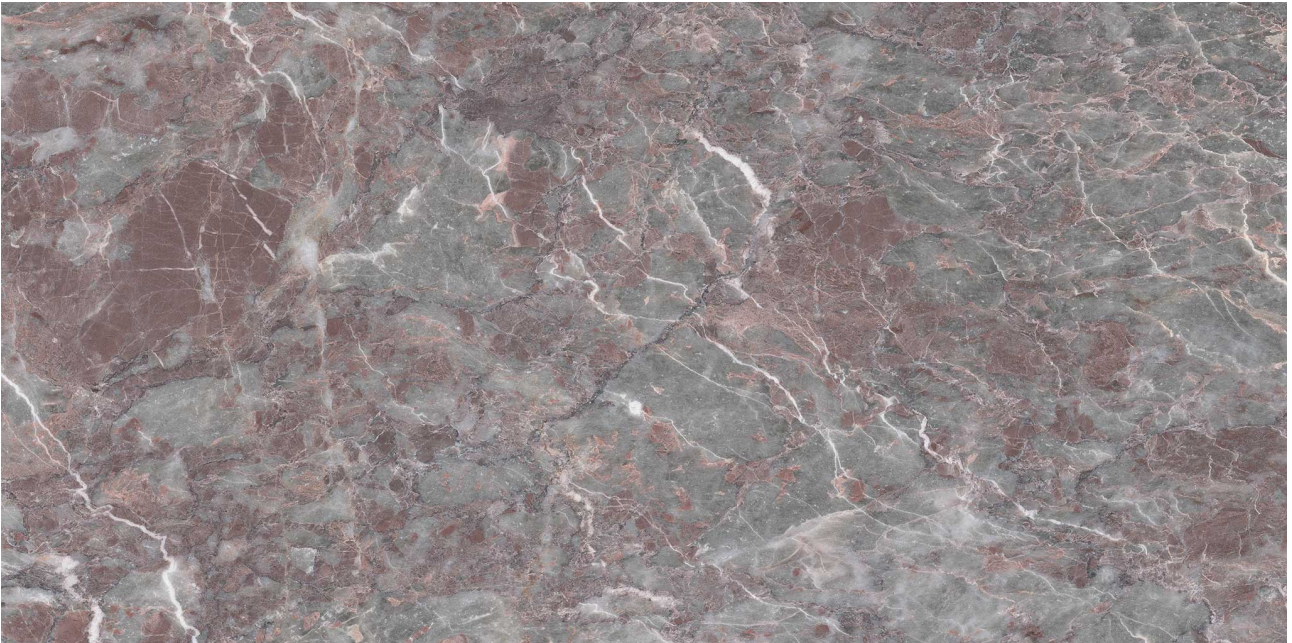

PRODUCT
SERENO BURGUNDY 18X36

Stone | 3"x12" | Marble

TECHNICAL DATA

CODE: AS5000-06200
NAME: Sereno Burgundy 18x36
SERIES: Sereno Burgundy
SIZE: 3"x12"
FINISH: Honed
EDGE: Straight Edge
FAMILY: Stone
SUITABLE FOR: Indoor|Shower
TYPOLOGY: Marble
TYPE OF PIECE: Field Tile
USE: Floor and Wall