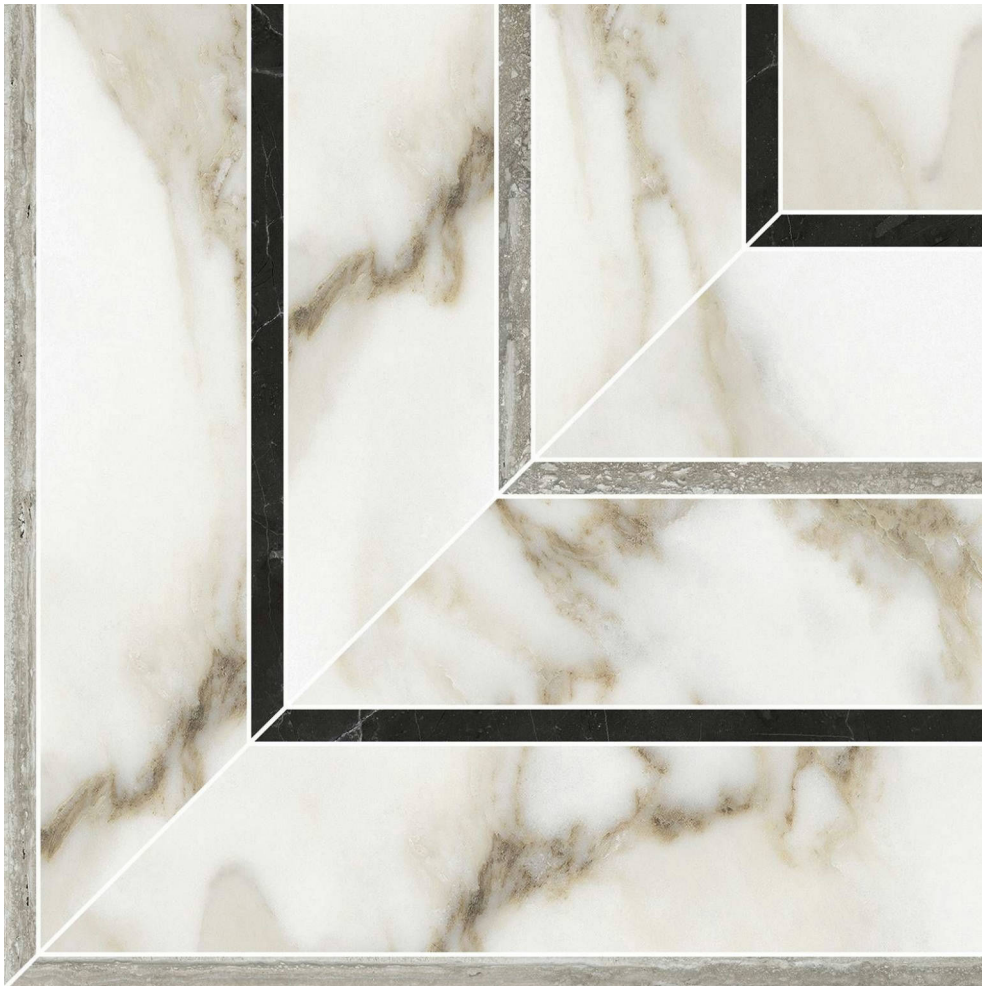

PRODUCT

AMALFI CALACATTA HONED PICCO MOSAIC

Tile | 8"x8" | Glazed Porcelain

TECHNICAL DATA

CODE: QULX-AM-M4H
NAME: Amalfi Calacatta Honed Picco Mosaic
SERIES: Luxury
SIZE: 8"x8"
FINISH: Matt
LOOK: Marble Look
EDGE: Rectified
FAMILY: Tile
STYLE: Contemporary
SUITABLE FOR: Backsplash,Indoor,Shower
TYPOLOGY: Glazed Porcelain
TYPE OF PIECE: Field Tile
USE: Floor and Wall