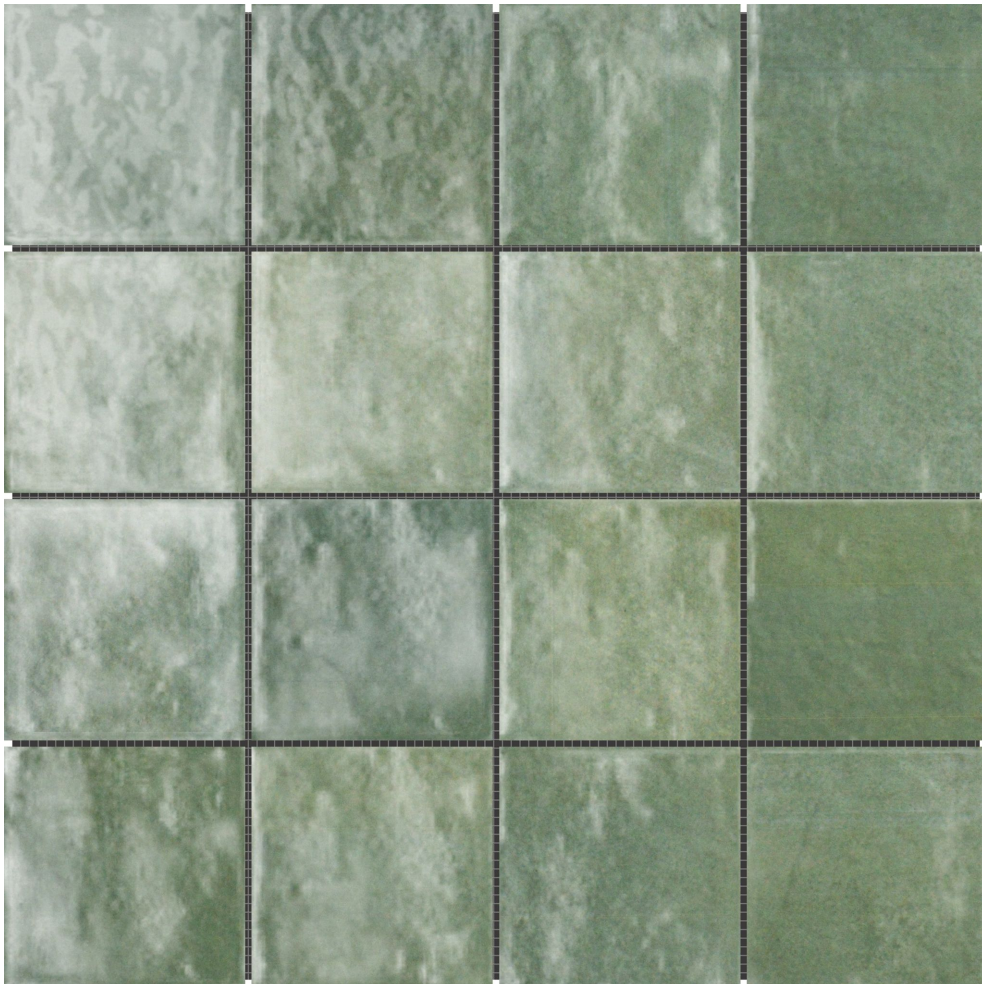

PRODUCT

ZELLIGE GLAZED CERAMIC SOFT GREEN MIX 3\"X3\"

Mosaic and Decorative Tile | 12"x12" | Glazed Ceramic

ROOM SCENES

TECHNICAL DATA

CODE: RVCHAWC016
NAME: Zellige Glazed Ceramic Soft Green Mix 3"x3"
SERIES: Chelsea Collection
SIZE: 12"x12"
LOOK: Multi-Look Mosaics
FAMILY: Mosaic and Decorative Tile
MOSAIC CHIP SIZE: 3"x3"
SUITABLE FOR: Backsplash,Indoor,Shower,Pool
TYPOLOGY: Glazed Ceramic
TYPE OF PIECE: Mosaic
USE: Wall only