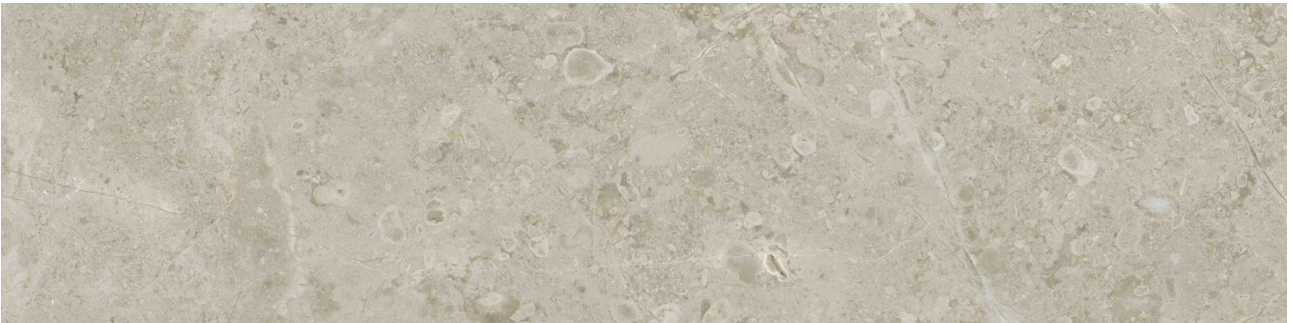

PRODUCT
RITZ GRAY 3X12

Stone | 3"x12" | Marble

TECHNICAL DATA

CODE: AS5000-03880
NAME: Ritz Gray 3x12
SERIES: Ritz Gray
SIZE: 3"x12"
FINISH: Honed
EDGE: Straight Edge
FAMILY: Stone
SUITABLE FOR: Indoor|Shower
TYPOLOGY: Marble
TYPE OF PIECE: Field Tile
USE: Floor and Wall