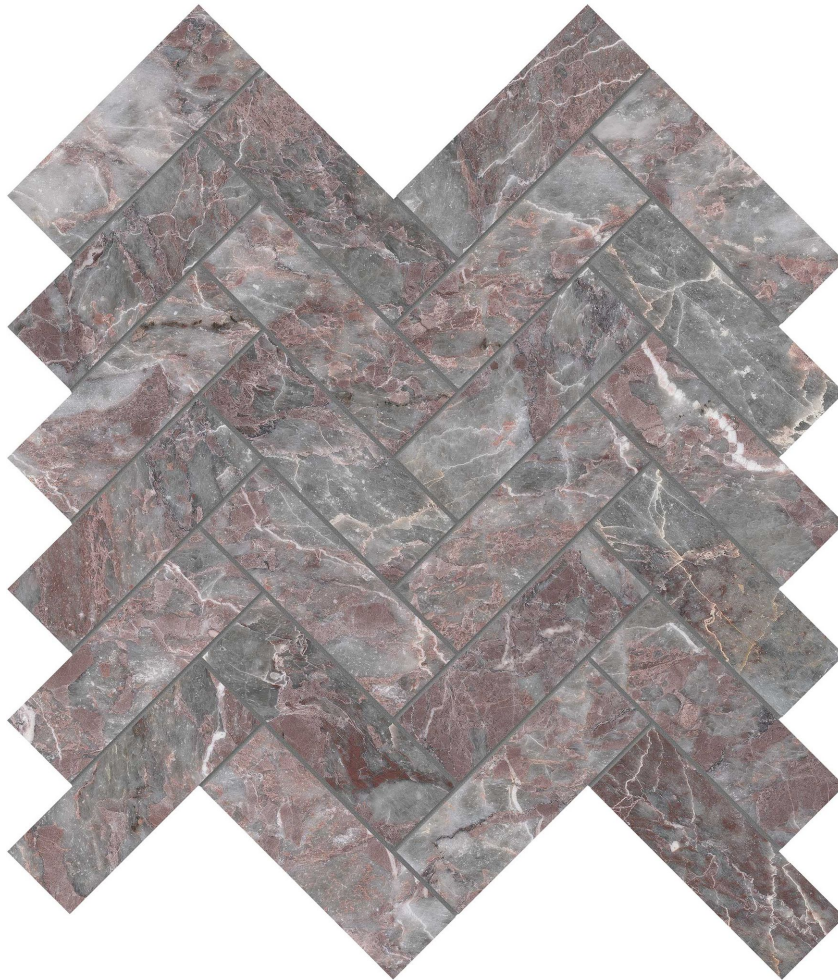

# SERENO BURGUNDY 1.25X4 HERRINGBONE MOSAIC

---

Stone | 11.25" x 11.375" | Marble

**TECHNICAL DATA**

CODE: AS5001-03120

NAME: Sereno Burgundy 1.25x4 Herringbone Mosaic

SERIES: Sereno Burgundy

SIZE: 11.25"x11.375"

FINISH: Honed

FAMILY: Stone

MOSAIC CHIP SIZE: 1.25"x4"

SUITABLE FOR: Indoor|Shower

TPOLOGY: Marble

TYPE OF PIECE: Mosaic

USE: Floor and Wall

NOTES: Sheet size shown is approximate. Actual dimensions refer to individual mosaic chips.