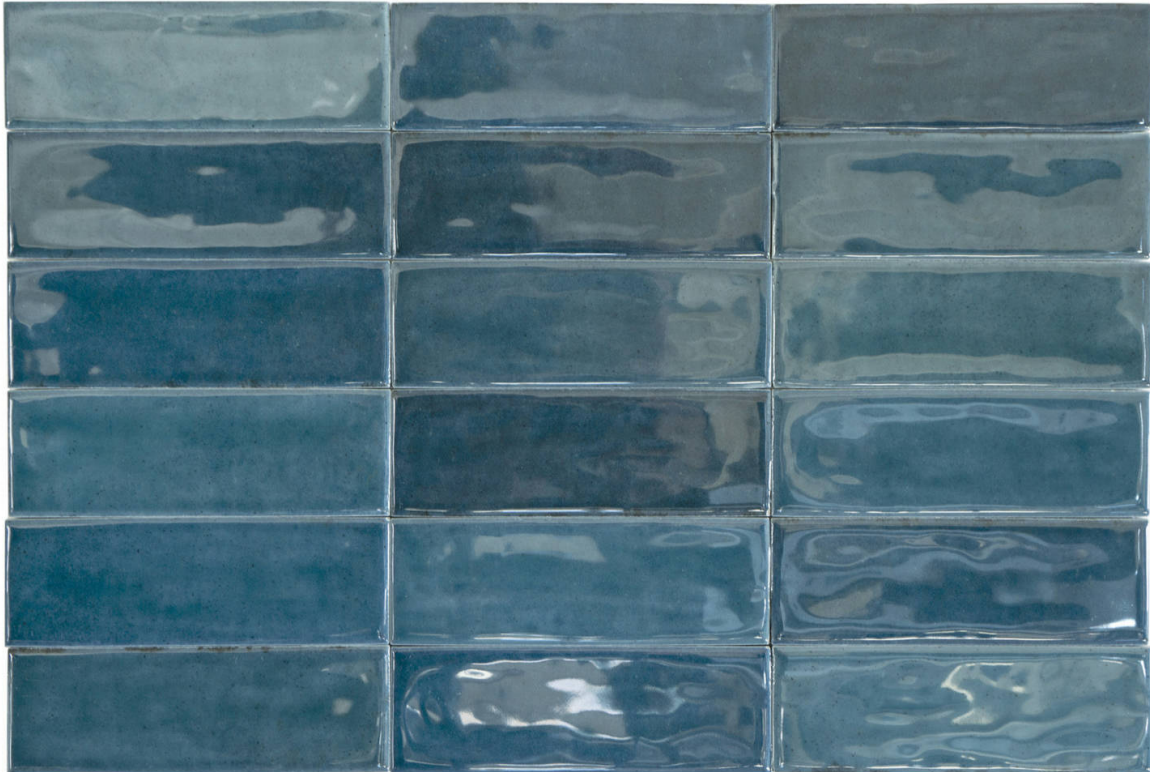

PRODUCT
BARCELONA 2X6\" BLUE

Tile | 2"x6" | Porcelain

GRAPHIC VARIETY

ROOM SCENES

TECHNICAL DATA

CODE: QUBC-BL-1
NAME: Barcelona 2x6" Blue
SERIES: Barcelona
SIZE: 2"x6"
FINISH: Gloss
LOOK: Hand-crafted
FAMILY: Tile
FROST RESISTANCE: Yes
PEI: 3
SHADE VARIATION: V3
STYLE: Traditional
SUITABLE FOR: Backsplash|Indoor|Outdoor|Pool|Shower
TYPOLOGY: Porcelain
TYPE OF PIECE: Field Tile
USE: Floor and Wall