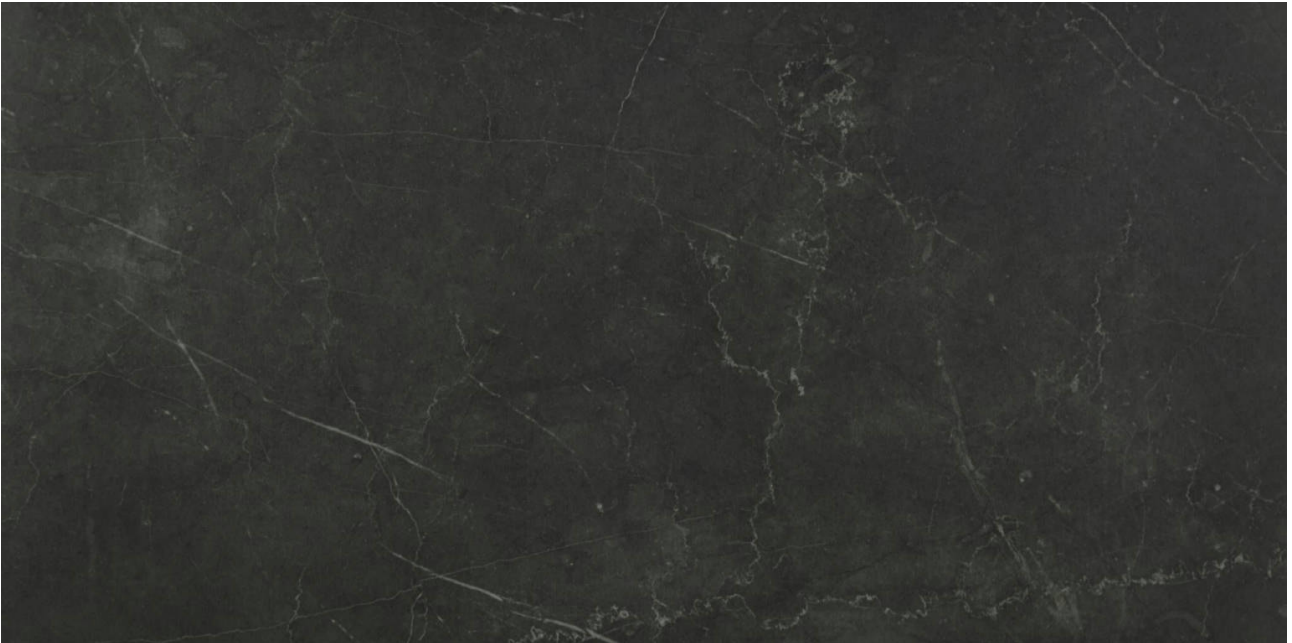

PRODUCT
TIVOLI NERO HONED 24X48

Tile | 24"x48" | Glazed Porcelain

GRAPHIC VARIETY

ROOM SCENES

TECHNICAL DATA

CODE: QULX-TI-4HN
NAME: Tivoli Nero Honed 24X48
SERIES: Luxury
SIZE: 24"x48"
FINISH: Matt
LOOK: Marble Look
EDGE: Rectified
FAMILY: Tile
FROST RESISTANCE: Yes
PEI: 4
STYLE: Contemporary
SUITABLE FOR: Indoor|Shower
TYPOLOGY: Glazed Porcelain
TYPE OF PIECE: Field Tile
USE: Floor and Wall