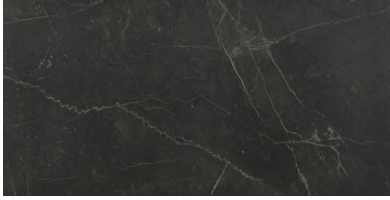

PRODUCT
TIVOLI NERO HONED 24X48

Tile | 24"x48" | Glazed Porcelain

GRAPHIC VARIETY

ROOM SCENES

TECHNICAL DATA

CODE: QULX-TI-4HN
NAME: Tivoli Nero Honed 24X48
SERIES: Luxury
SIZE: 24"x48"
FINISH: Matt
LOOK: Marble Look
EDGE: Rectified
FAMILY: Tile
FROST RESISTANCE: Yes
PEI: 4
STYLE: Contemporary
SUITABLE FOR: Indoor|Shower
TYPOLOGY: Glazed Porcelain
TYPE OF PIECE: Field Tile
USE: Floor and Wall