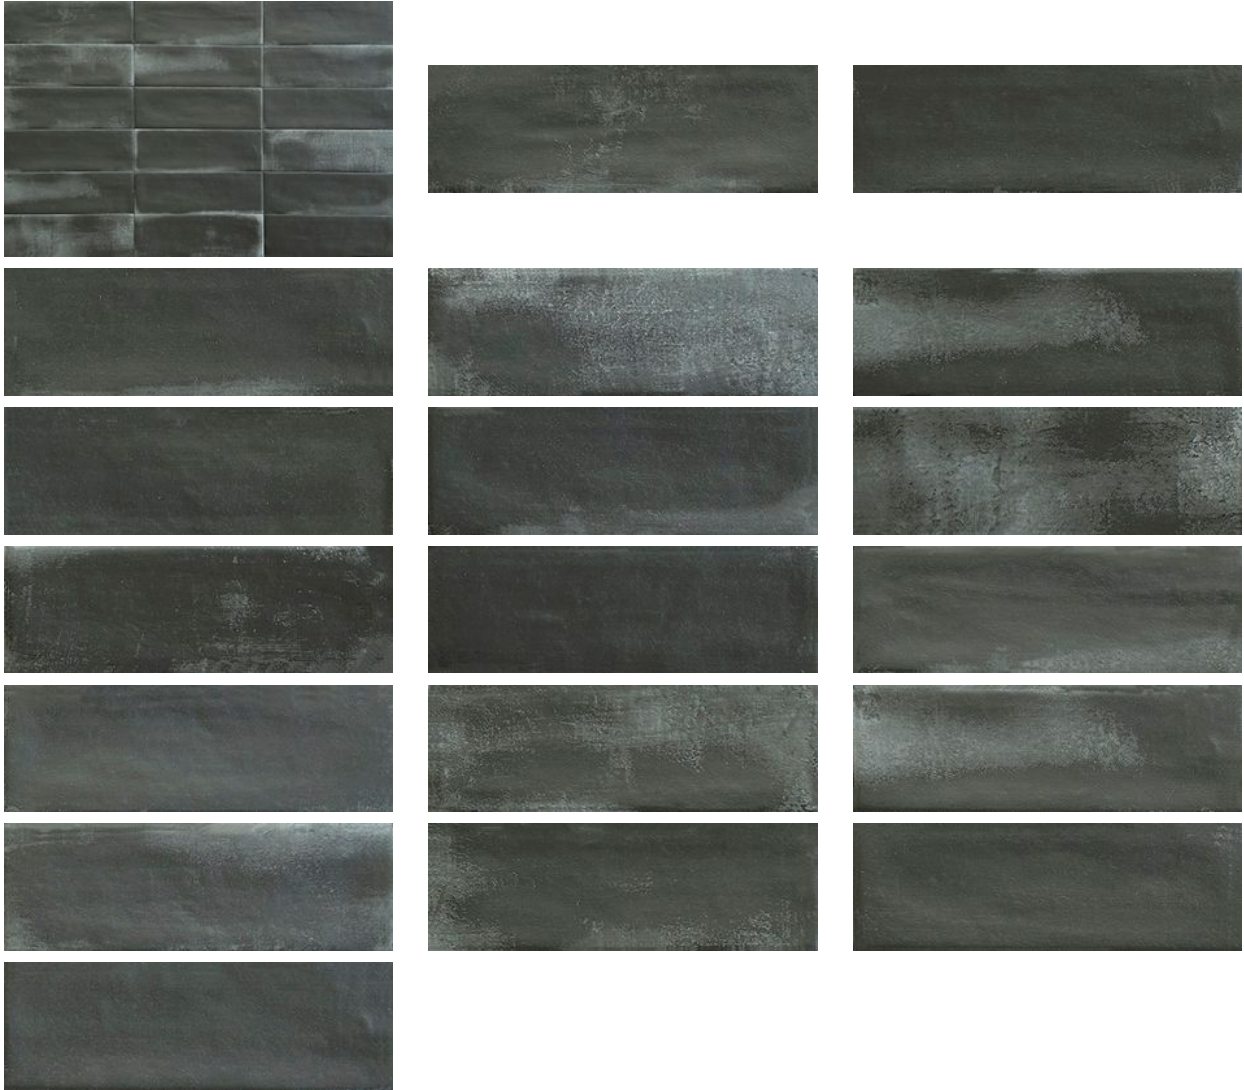

PRODUCT
ARUBA COAL MATT 2X6

Tile | 2"x6" | Porcelain

GRAPHIC VARIETY

ROOM SCENES

TECHNICAL DATA

CODE: QUAU-CO-1M
NAME: Aruba Coal Matt 2x6
SERIES: Aruba
SIZE: 2"x6"
FINISH: Gloss
LOOK: Subway Tile
FAMILY: Tile
FROST RESISTANCE: Yes
PEI: 4
STYLE: Contemporary
SUITABLE FOR: Indoor| Outdoor| Pool| Backsplash| Shower
TYPOLOGY: Porcelain
TYPE OF PIECE: Field Tile
USE: Floor and Wall