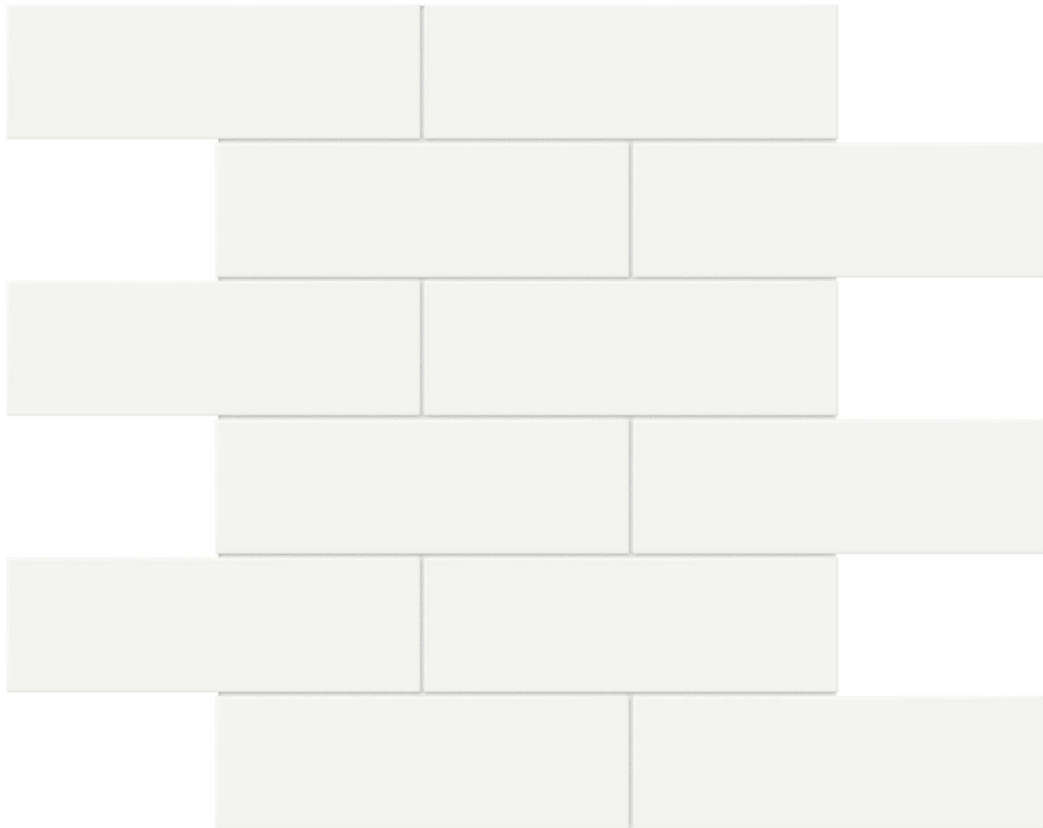

PRODUCT
2X6 WHITE MATTE BRICK MOSAIC

Tile | 11.65"x11.73" | Porcelain

TECHNICAL DATA

CODE: QUTR-WH-M12M
NAME: 2x6 White Matte Brick Mosaic
SERIES: Traditions
SIZE: 11.65"x11.73"
FINISH: Matt
LOOK: Mono-Color
FAMILY: Tile
FROST RESISTANCE: Yes
MOSAIC CHIP SIZE: 2"x6"
STYLE: Classic
SUITABLE FOR: Backsplash,Indoor
TYPOLOGY: Porcelain
TYPE OF PIECE: Mosaic
USE: Floor and Wall
NOTES: Number Of Rows Per Sheet = 6