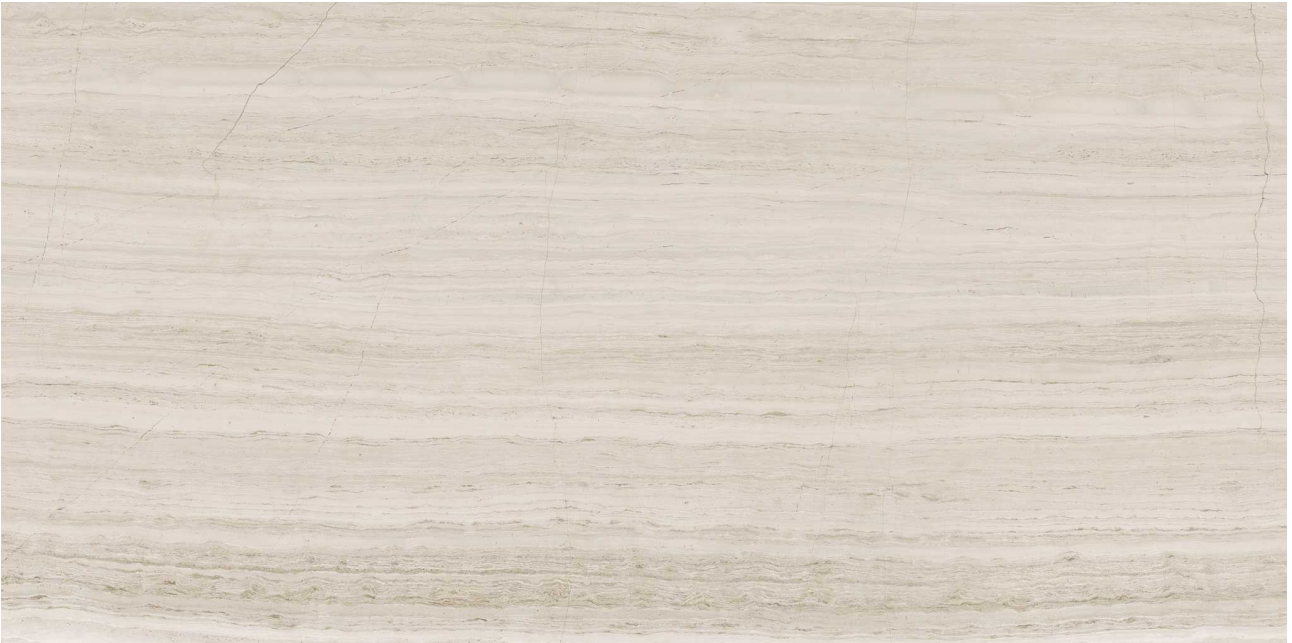

PRODUCT
STRADA MIST 12X24

Stone | 12"x24" | Limestone

ROOM SCENES

TECHNICAL DATA

CODE: AS5000-02790
NAME: Strada Mist 12x24
SERIES: Strada Mist
SIZE: 12"x24"
FINISH: Honed
EDGE: Straight Edge
FAMILY: Stone
SUITABLE FOR: Indoor|Shower
TYPOLOGY: Limestone
TYPE OF PIECE: Field Tile
USE: Floor and Wall