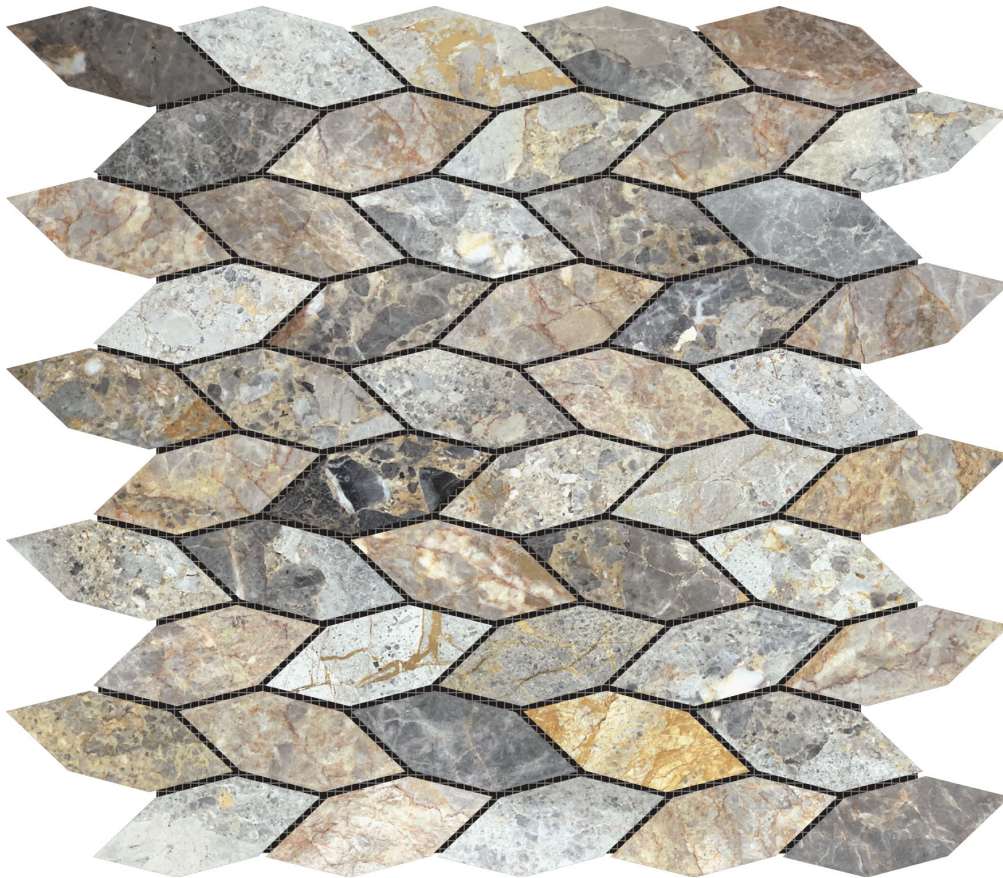

PRODUCT

ELONGATED HEXAGON ROYAL VEIN \"LEAVES\" MOSAIC

Mosaic and Decorative Tile | 12"x12" | Marble

ROOM SCENES

TECHNICAL DATA

CODE: RVCHAWM182

NAME: Elongated Hexagon Royal Vein "Leaves" Mosaic

SERIES: Chelsea Collection

SIZE: 12"x12"

LOOK: Multi-Look Mosaics

FAMILY: Mosaic and Decorative Tile

SUITABLE FOR: Backsplash, Indoor, Outdoor, Shower, Pool

TPOLOGY: Marble

TYPE OF PIECE: Mosaic

USE: Floor and Wall

PACKING