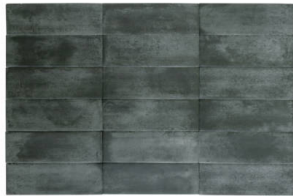

SERIES LISBON

Hand-crafted | Ceramic | Porcelain

PRODUCTS

Lisbon 0.39X9\" Blue Trim
0.39"x9" | Ceramic

Lisbon 0.39X9\" Graphite Trim
0.39"x9" | Ceramic

Lisbon 0.39X9\" Moka Trim
0.39"x9" | Ceramic

Lisbon 0.39X9\" Pearl Trim
0.39"x9" | Ceramic

Lisbon 0.39X9\" Sky Trim
0.39"x9" | Ceramic

Lisbon 0.39X9\" White Trim
0.39"x9" | Ceramic

Lisbon 2x6\" Blue
2"x6" | Porcelain

Lisbon 2x6\" Graphite
2"x6" | Porcelain

Lisbon 2x6\" Moka
2"x6" | Porcelain

Lisbon 2x6\" Pearl
2"x6" | Porcelain