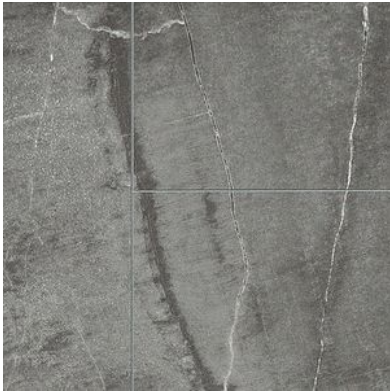

PRODUCT

CRACKED SLATE SHOWER WALL KIT 36X36X78

Waterproof Wall and Floor Covering | 36"x36"x78" | SPC

GRAPHIC VARIETY

ROOM SCENES

TECHNICAL DATA

CODE: LC56218
NAME: Cracked Slate Shower Wall Kit 36x36x78
SERIES: Cracked Slate Plus
SIZE: 36"x36"x78"
FINISH: Matt
LOOK: Stone Look
CLICK SYSTEM: Lico Fast Click
COMMERCIAL WARRANTY: 10 Year
EDGE: Beveled Edge
FAMILY: Waterproof Wall and Floor Covering
STYLE: Contemporary
SUITABLE FOR: Shower|Indoor
TYPOLOGY: SPC
TYPE OF PIECE: Kit
TYPOLOGY: Signature Plus Shower Wall
TOTAL THICKNESS: 5.0 mm
USE: Wall only