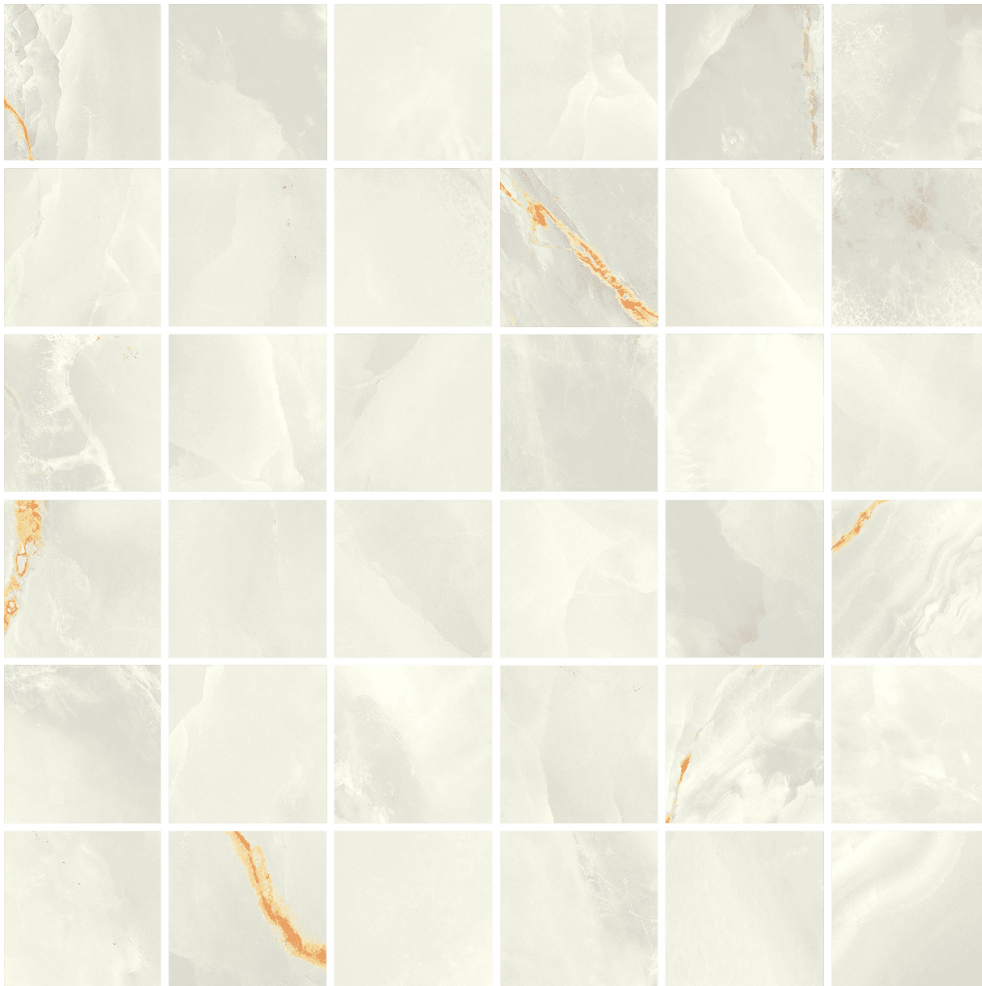

PRODUCT
VENEZIA 2X2\" MOSAIC CREAM

Tile | 12"x12" | Porcelain

GRAPHIC VARIETY

TECHNICAL DATA

CODE: QUVN-CR-FM
NAME: Venezia 2x2" Mosaic Cream
SERIES: Venezia
SIZE: 12"x12"
FINISH: Matt
LOOK: Marble Look
FAMILY: Tile
FROST RESISTANCE: Yes
MOSAIC CHIP SIZE: 2"x2"
PEI: 4
SHADE VARIATION: 8 mm
SUITABLE FOR: Indoor, Shower
TYPOLOGY: Porcelain
TYPE OF PIECE: Mosaic
USE: Floor and Wall