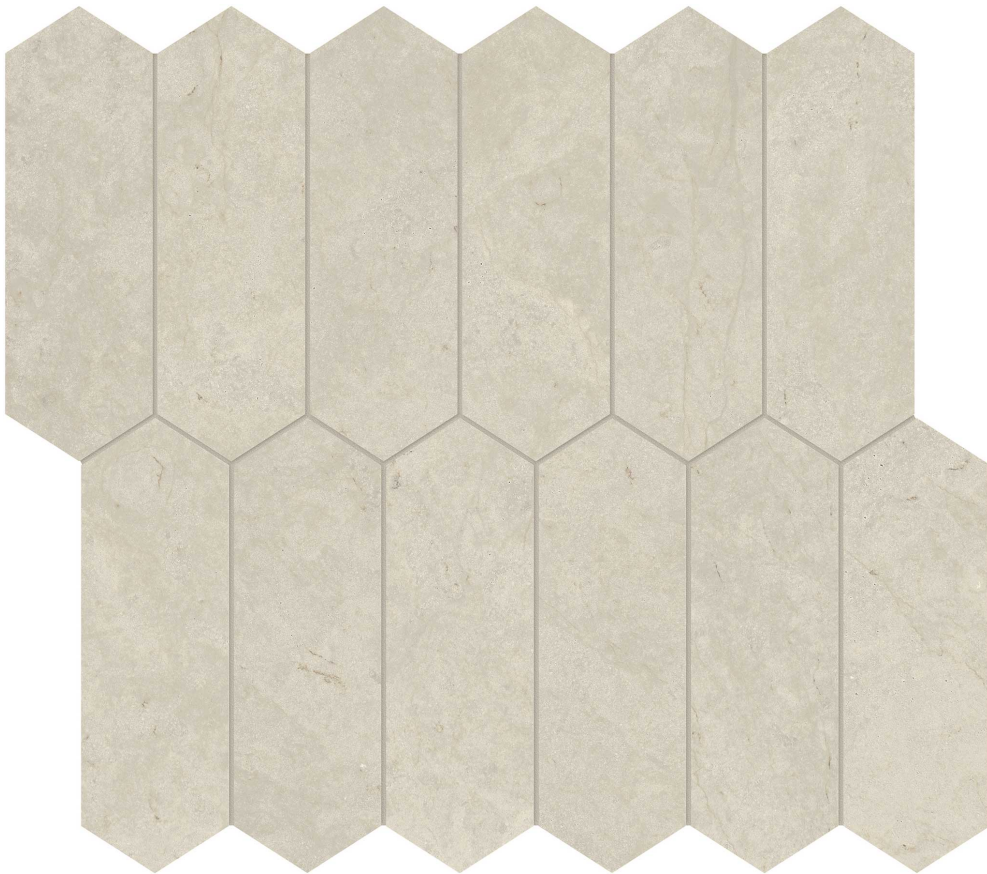

---

**PRODUCT**  
**TIERRA HALO 2X6 PICKET MOSAIC**

---

Stone | 10.5"x12" | Limestone

**TECHNICAL DATA**

CODE: AS5001-02890

NAME: Tierra Halo 2x6 Picket Mosaic

SERIES: Tierra Halo

SIZE: 10.5"x12"

FINISH: Honed

FAMILY: Stone

MOSAIC CHIP SIZE: 2"x6"

SUITABLE FOR: Indoor|Shower

TPOLOGY: Limestone

TYPE OF PIECE: Mosaic

USE: Floor and Wall