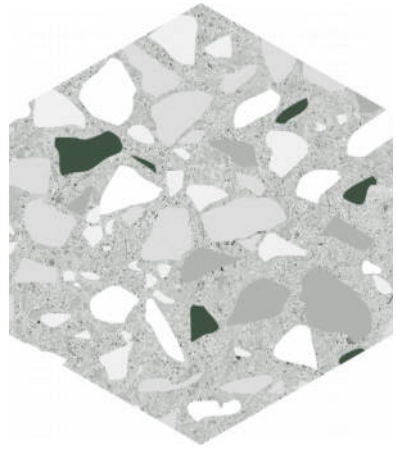

PRODUCT
ALTEA 5.5X6.3" GREY HEXAGON

Tile | 5.5"x6.3" | Porcelain

GRAPHIC VARIETY

ROOM SCENES

TECHNICAL DATA

CODE: QUAT-GR-1
NAME: Altea 5.5X6.3" Grey Hexagon
SERIES: Altea
SIZE: 5.5"x6.3"
FINISH: Matt
LOOK: Terrazo
FAMILY: Tile
FROST RESISTANCE: Yes
PEI: 4
SHADE VARIATION: V1
STYLE: Contemporary
SUITABLE FOR: Backsplash|Indoor|Outdoor|Pool|Shower
TYPOLOGY: Porcelain
TYPE OF PIECE: Field Tile
USE: Floor and Wall