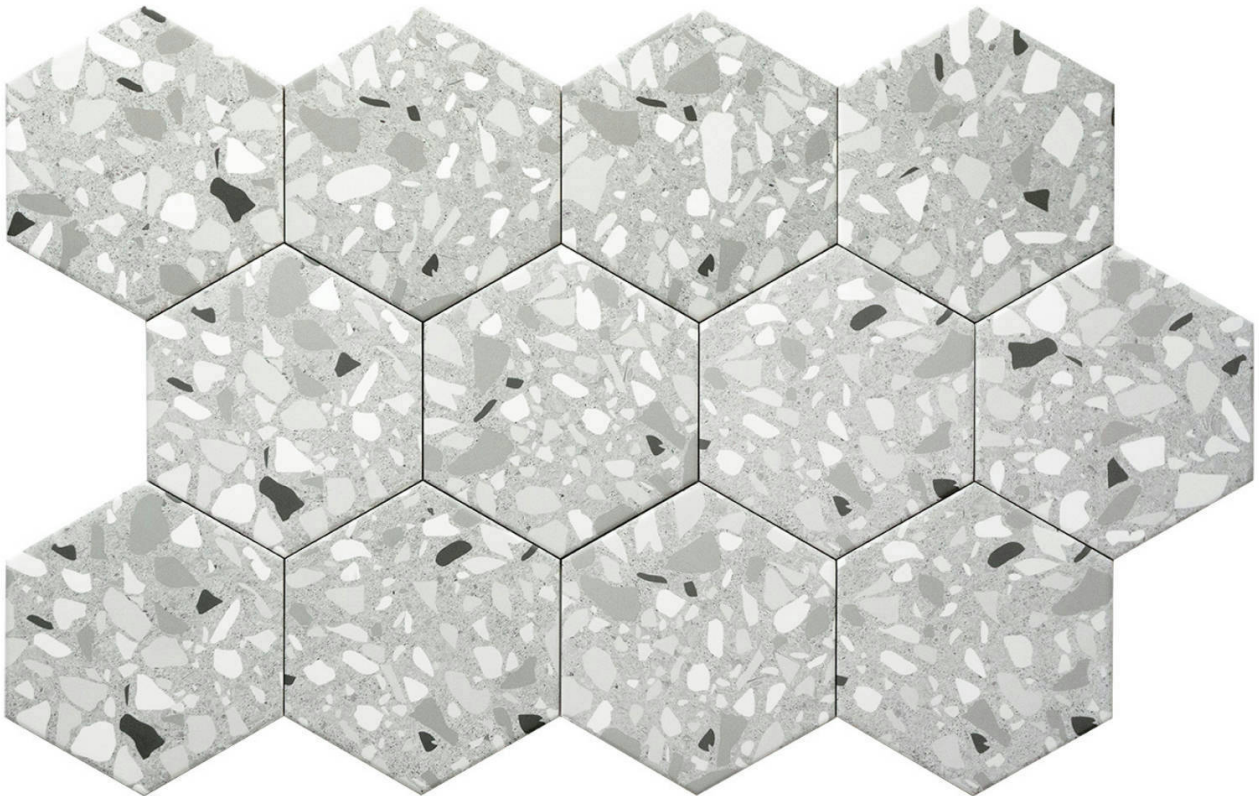

PRODUCT
ALTEA 5.5X6.3" GREY HEXAGON

Tile | 5.5"x6.3" | Porcelain

GRAPHIC VARIETY

ROOM SCENES

TECHNICAL DATA

CODE: QUAT-GR-1
NAME: Altea 5.5X6.3" Grey Hexagon
SERIES: Altea
SIZE: 5.5"x6.3"
FINISH: Matt
LOOK: Terrazo
FAMILY: Tile
FROST RESISTANCE: Yes
PEI: 4
SHADE VARIATION: V1
STYLE: Contemporary
SUITABLE FOR: Backsplash|Indoor|Outdoor|Pool|Shower
TYPOLOGY: Porcelain
TYPE OF PIECE: Field Tile
USE: Floor and Wall