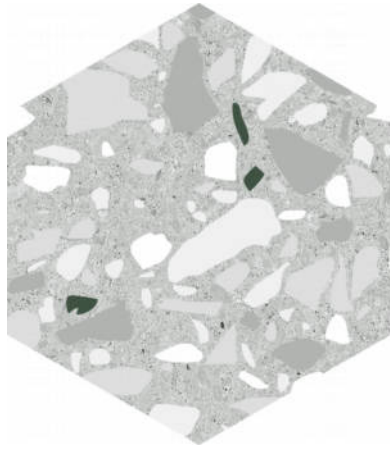

PRODUCT
ALTEA 5.5X6.3" GREY HEXAGON

Tile | 5.5"x6.3" | Porcelain

GRAPHIC VARIETY

ROOM SCENES

TECHNICAL DATA

CODE: QUAT-GR-1
NAME: Altea 5.5X6.3" Grey Hexagon
SERIES: Altea
SIZE: 5.5"x6.3"
FINISH: Matt
LOOK: Terrazo
FAMILY: Tile
FROST RESISTANCE: Yes
PEI: 4
SHADE VARIATION: V1
STYLE: Contemporary
SUITABLE FOR: Backsplash|Indoor|Outdoor|Pool|Shower
TYPOLOGY: Porcelain
TYPE OF PIECE: Field Tile
USE: Floor and Wall