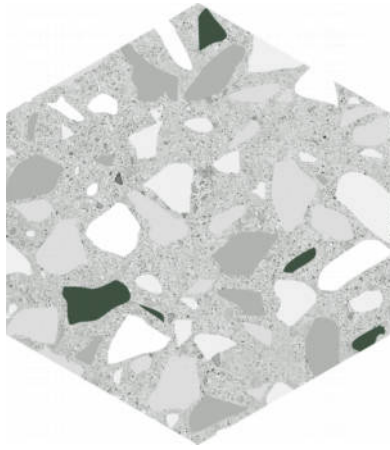

PRODUCT
ALTEA 5.5X6.3" GREY HEXAGON

Tile | 5.5"x6.3" | Porcelain

GRAPHIC VARIETY

ROOM SCENES

TECHNICAL DATA

CODE: QUAT-GR-1
NAME: Altea 5.5X6.3" Grey Hexagon
SERIES: Altea
SIZE: 5.5"x6.3"
FINISH: Matt
LOOK: Terrazo
FAMILY: Tile
FROST RESISTANCE: Yes
PEI: 4
SHADE VARIATION: V1
STYLE: Contemporary
SUITABLE FOR: Backsplash|Indoor|Outdoor|Pool|Shower
TYPOLOGY: Porcelain
TYPE OF PIECE: Field Tile
USE: Floor and Wall